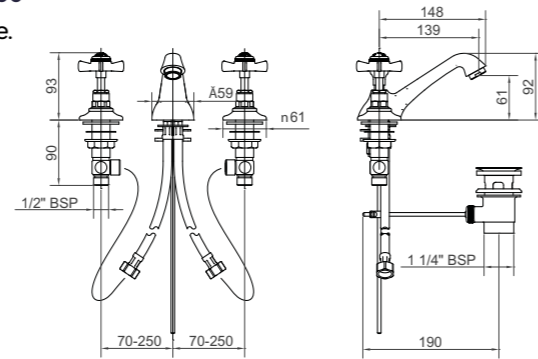

Flow Rates

0.2 bar: 9.2 l/min | 0.5 bar: 12.3 l/min | 1.0 bar: 17.2 l/min | 3.0 bar: 29.8 l/min

Core Retail Range
in Chrome Finish

Contract + Specification Range
in Chrome Finish