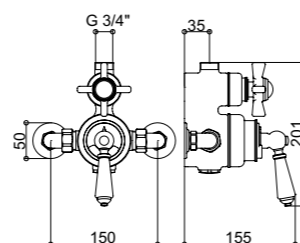

TRADITIONAL DUAL CONTROL EXPOSED THERMOSTATIC VALVE

Product Code SJ7400
Inlet: 15mm
Outlet: 3/4"
3/4" outlet nut not included

Flow Rates (valve only)
1.0 bar: 20 l/min | 3.0 bar: 35 l/min | 5.0 bar: 44 l/min

CR Core Retail Range
in Chrome Finish

C+S Contract + Specification Range
in Chrome Finish

Description	Code - replace XX with finish code	CP Price	NI / BN Price	UB/UC/PB Price	AG Price
Traditional dual control exposed thermostatic valve, England Handle	SJ7400XXEH	€1,209.61	€1,511.65	€1,612.32	€1,707.39
Traditional dual control exposed thermostatic valve, England Handle, Black Option	SJ7400XXEHBK	€1,209.61	€1,511.65	€1,612.32	€1,707.39
Traditional dual control exposed thermostatic valve, England Handle, London Lever	SJ7400XXEHLL	€1,209.61	€1,511.65	€1,612.32	€1,707.39
Traditional dual control exposed thermostatic valve, England Handle, London Lever, Black Option	SJ7400XXEHLLBK	€1,209.61	€1,511.65	€1,612.32	€1,707.39
Traditional dual control exposed thermostatic valve, London Handle	SJ7400XXLH	€1,209.61	€1,511.65	€1,612.32	€1,707.39
Traditional dual control exposed thermostatic valve, London Handle, Black Option	SJ7400XXLHKB	€1,209.61	€1,511.65	€1,612.32	€1,707.39
Traditional dual control exposed thermostatic valve, London Handle, London Lever	SJ7400XXLHLL	€1,209.61	€1,511.65	€1,612.32	€1,707.39
Traditional dual control exposed thermostatic valve, London Handle, London Lever, Black Option	SJ7400XXLHLLBK	€1,209.61	€1,511.65	€1,612.32	€1,707.39
Traditional dual control exposed thermostatic valve, London Handle Metal Indice	SJ7400XXLHMI	€1,209.61	€1,511.65	€1,612.32	€1,707.39
Traditional dual control exposed thermostatic valve, London Handle Metal Indice, London Metal Lever	SJ7400XXLHMILM	€1,209.61	€1,511.65	€1,612.32	€1,707.39
Traditional dual control exposed thermostatic valve, London Lever	SJ7400XXLL	€1,209.61	€1,511.65	€1,612.32	€1,707.39
Traditional dual control exposed thermostatic valve, London Lever, Black Option	SJ7400XXLLBK	€1,209.61	€1,511.65	€1,612.32	€1,707.39
Traditional dual control exposed thermostatic valve, London Metal Indice	SJ7400XXLM	€1,209.61	€1,511.65	€1,612.32	€1,707.39
Traditional dual control exposed thermostatic valve, Clear Crystal Lever	SJ7400XXCL	€1,338.01	€1,672.15	€1,784.50	€1,820.98
Traditional dual control exposed thermostatic valve, Black Crystal Lever	SJ7400XXCLBK	€1,338.01	€1,672.15	€1,784.50	€1,820.98