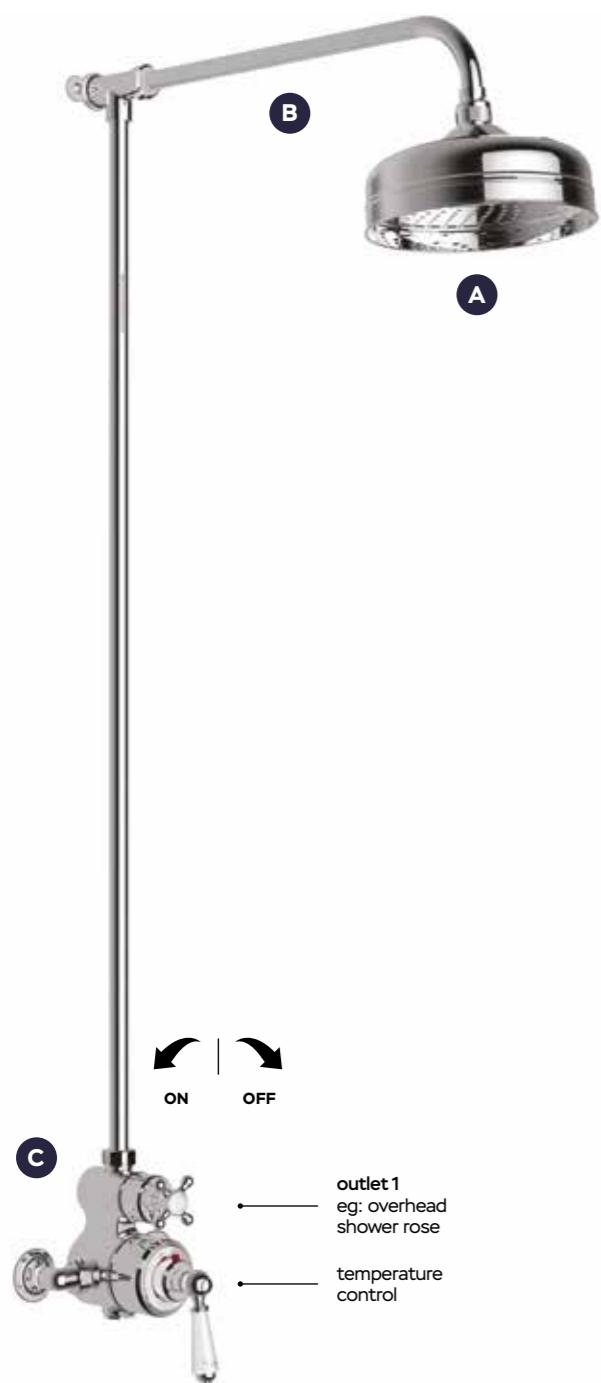

HOW TO SPECIFY AN EXPOSED VALVE DELIVERING A SINGLE WATER OUTLET

Configure an exposed shower product combination delivering to a single outlet of water as follows:

Item	Description	Price	Product Code	Page
A	Easy clean skirted shower rose	€318.09	SJR08ECCP	32
B	18mm shower arm & rail	€434.82	SJK318LRCP	34
C	Exposed shower valve delivering x1 water outlet	€1,246.09	SJ7451CPLHLL	17
TOTAL PRICE		€1,999.00