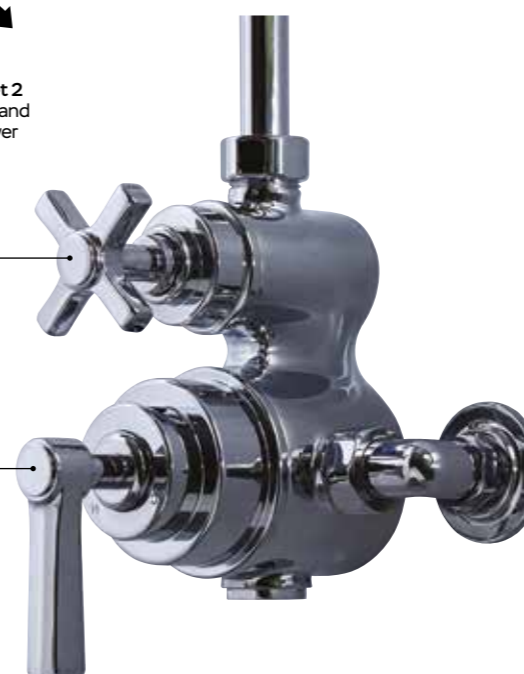

EXPOSED TWO OUTLET THERMOSTATIC VALVE

Product Code STR7410

This valve delivers two outlets of water

Outlet: 3/4" top outlet
1/2" side outlet
3/4" outlet nut not included

Flow Rates (valve only)

1.0 bar: 12 l/min | 3.0 bar: 22 l/min | 5.0 bar: 28 l/min

Description	Code - replace XX with finish code	CP Price	NI / BN Price	UB/UC/PB Price	GT Price
Exposed two outlet thermostatic valve	STR7410XX	€1,388.02	€1,735.03	€1,850.70	€2,220.83

FINISHES AVAILABLE

Chrome
CODE: CP

Bright Nickel
CODE: NI

Brushed Nickel
CODE: BN

Graphite
CODE: GT

Polished Brass
CODE: PB

Unlacquered Copper
CODE: UC

Unlacquered Brass
CODE: UB