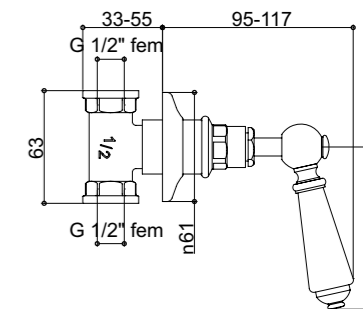

CONCEALED FLOW VALVE 1/2" - COLD

SJ782
1/2 FxF fitting

Description	Code - replace XX with finish code	CP Price	NI / BN Price	UB/UC/PB Price	AG Price
Concealed flow valve 1/2" cold, London Lever	SJ782XXLL	€267.02	€334.14	€354.56	€363.32
Concealed flow valve 1/2" cold, London Lever, Black Option	SJ782XXLLBK	€267.02	€334.14	€354.56	€363.32
Concealed flow valve 1/2" cold, London Metal Lever	SJ782XXLM	€267.02	€334.14	€354.56	€363.32
Concealed flow valve 1/2" cold, Clear Crystal Lever	SJ782XXCL	€331.21	€415.39	€442.11	€450.87
Concealed flow valve 1/2" cold, Black Crystal Lever	SJ782XXCLBK	€331.21	€415.39	€442.11	€450.87