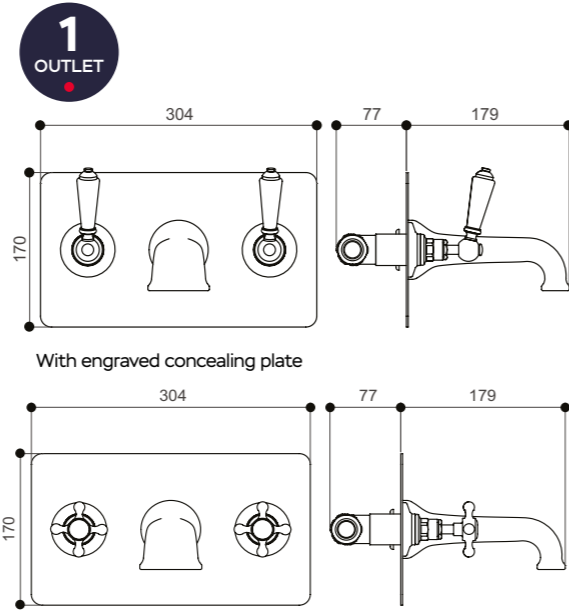

WALL MOUNTED THREE HOLE BATH FILLER

Product Code SJ376

Inlet: 1/2"

CR Core Retail Range
in Chrome Finish

Description	Code - replace XX with finish code	CP Price	NI / BN Price	UB/UC/PB Price	AG Price
Wall mounted three hole bath filler, England Handle	SJ376XXEH	€1,244.62	€1,552.51	€1,657.56	€1,777.20
Wall mounted three hole bath filler, England Handle, Black Option	SJ376XXEHBK	€1,244.62	€1,552.51	€1,657.56	€1,777.20
Wall mounted three hole bath filler, England Handle, Screwdown Option	SJ376XXEHSD	€1,244.62	€1,552.51	€1,657.56	€1,777.20
Wall mounted three hole bath filler, England Handle, Screwdown Black Option	SJ376XXEHSDBK	€1,244.62	€1,552.51	€1,657.56	€1,777.20
Wall mounted three hole bath filler, London Handle	SJ376XXLH	€1,244.62	€1,552.51	€1,657.56	€1,777.20
Wall mounted three hole bath filler, London Handle, Black Option	SJ376XXLHKBK	€1,244.62	€1,552.51	€1,657.56	€1,777.20
Wall mounted three hole bath filler, London Handle, Screwdown Option	SJ376XXLHSD	€1,244.62	€1,552.51	€1,657.56	€1,777.20
Wall mounted three hole bath filler, London Handle, Screwdown Black Option	SJ376XXLHSDBK	€1,244.62	€1,552.51	€1,657.56	€1,777.20
Wall mounted three hole bath filler, London Handle, Metal Indice	SJ376XXLHMI	€1,244.62	€1,552.51	€1,657.56	€1,777.20
Wall mounted three hole bath filler, London Handle, Metal Indice Screwdown	SJ376XXLHMISD	€1,244.62	€1,552.51	€1,657.56	€1,777.20
Wall mounted three hole bath filler, London Lever	SJ376XXLL	€1,244.62	€1,552.51	€1,657.56	€1,777.20
Wall mounted three hole bath filler, London Lever, Black Option	SJ376XXLLBK	€1,244.62	€1,552.51	€1,657.56	€1,777.20
Wall mounted three hole bath filler, London Metal Lever	SJ376XXLM	€1,244.62	€1,552.51	€1,657.56	€1,777.20
Wall mounted three hole bath filler, Clear Crystal Lever	SJ376XXCL	€1,386.16	€1,731.98	€1,847.24	€1,885.18
Wall mounted three hole bath filler, Black Crystal Lever	SJ376XXCLBK	€1,386.16	€1,731.98	€1,847.24	€1,885.18