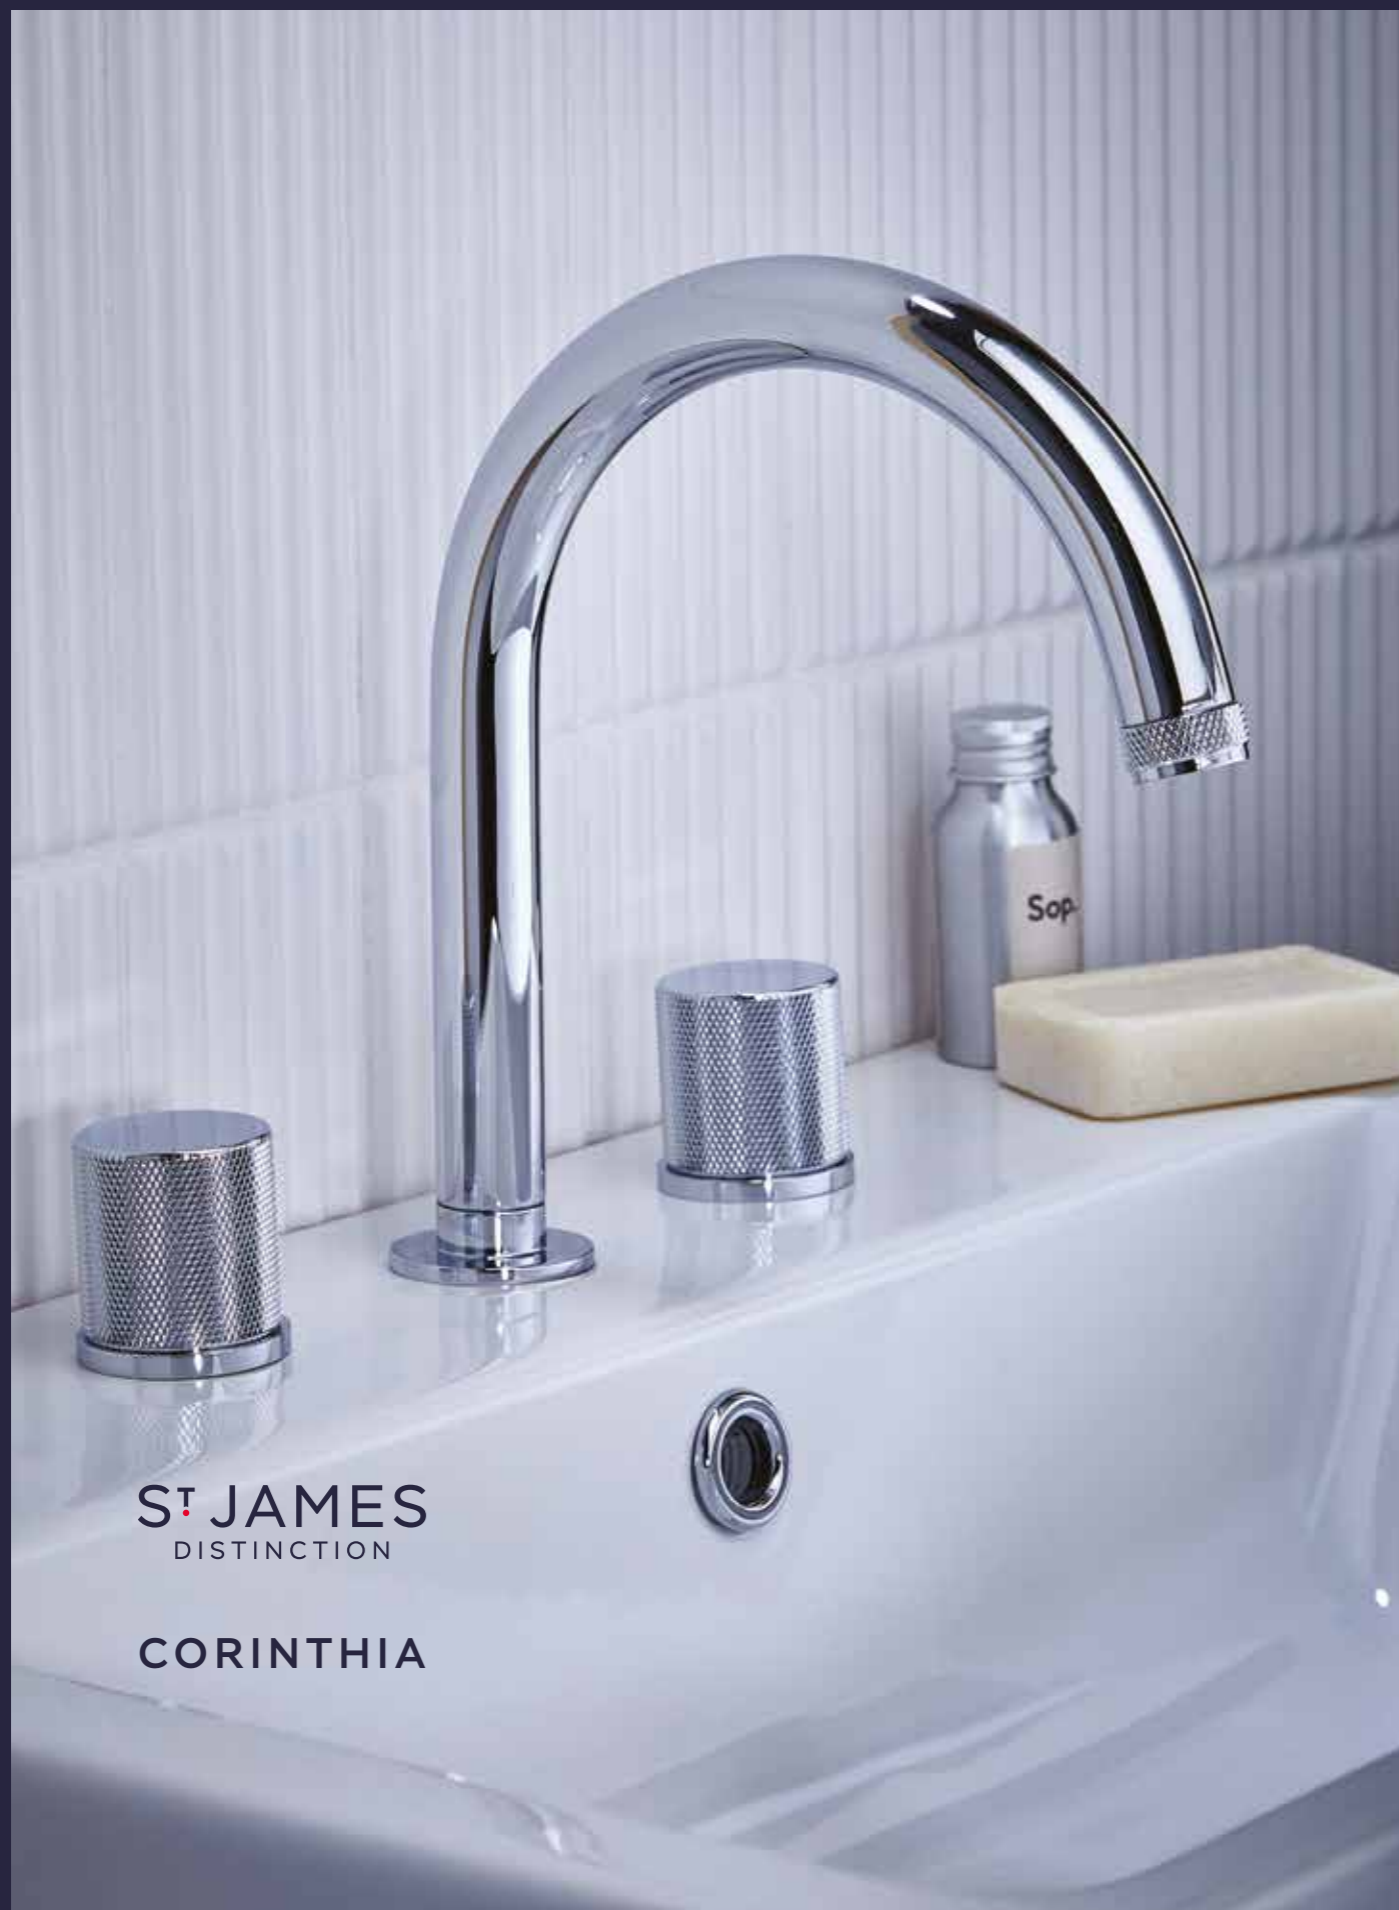

ST JAMES
DISTINCTION

CORINTHIA

outlet 1
eg: overhead
shower rose