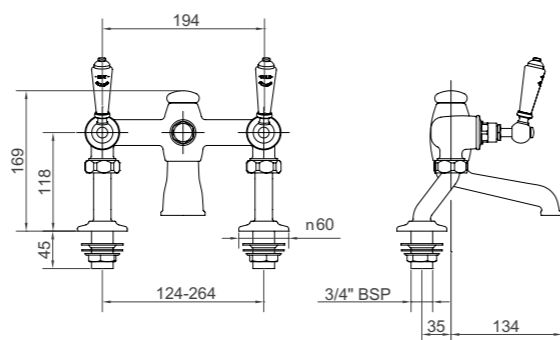

DECK MOUNTED BATH FILLER

Product Code SJ310

London Lever Option