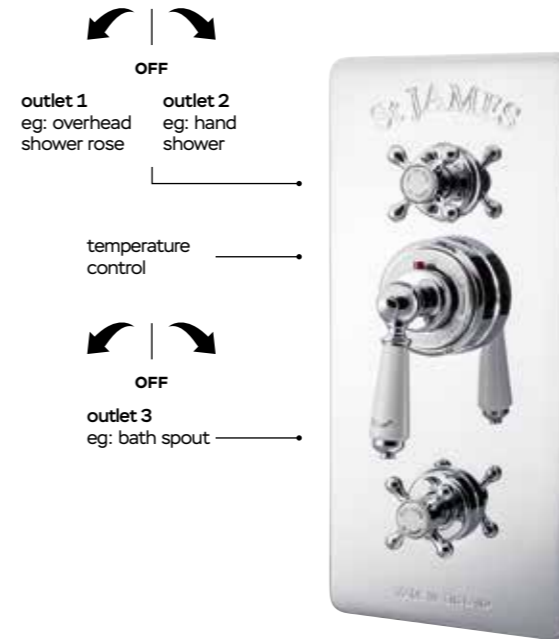

CLASSICAL CONCEALED THERMOSTATIC VALVE WITH INTEGRAL FLOW VALVES

Includes manual temperature override

Product Code SJ7751

Flow Rates (valve only)

1.0 bar: 20 l/min | 3.0 bar: 35 l/min | 5.0 bar: 44 l/min

CLASSICAL CONCEALED THERMOSTATIC VALVE WITH 2 FUNCTION DIVERTER AND FLOW VALVE