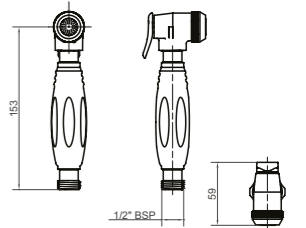

BIDET SPRAY

Product Code SJHSTR

Feeds: 1/2"