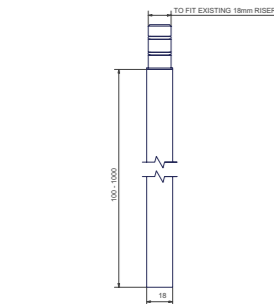

18MM OVERHEAD SHOWER ARM

Product Code SJK418LR

For use with concealed valve only. Can be cut to size. Swivel adapter is included. Requires shower rose.

Description	Code - replace XX with finish code	CP Price	NI / BN Price	UB/UC/PB Price	AG Price
18mm overhead shower arm	SJK418LRXX	€240.21	€300.27	€331.37	€335.72

18MM X 1 METRE EXTENSION PIPE

Product Code SJEXTP318

For use with SJK318 and includes connection.

Description	Code - replace XX with finish code	CP Price	NI / BN Price	UB/UC/PB Price	AG Price
18mm x 1 metre extension pipe	SJEXTP318XX	€207.19	€259.73	€275.78	€281.61