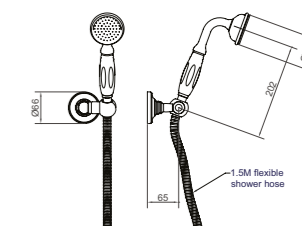

**SHOWER KITS,
ARMS AND ROSES**

HAND SHOWER ON WALL BRACKET

Product Code SJK11

Supplied with 2.5" skirted rose and porcelain stem. Alternative rose style and metal stem option available.

C+S Contract + Specification Range
in Chrome Finish

Description	Code - replace XX with finish code	CP Price	NI / BN Price	UB/UC/PB Price	AG Price
Hand shower on wall bracket, Metal Stem	SJK11XXMS	€442.11	€554.46	€590.95	€601.16
Hand shower on wall bracket, Metal Stem Black Option	SJK11XXMSBK	€442.11	€554.46	€590.95	€601.16
Hand shower on wall bracket, Metal Stem Easy Clean Option	SJK11XXMSEC	€442.11	€554.46	€590.95	€601.16
Hand shower on wall bracket, Metal Stem Easy Clean Black Option	SJK11XXMSECBK	€442.11	€554.46	€590.95	€601.16
Hand shower on wall bracket, Porcelain Stem	SJK11XXPS	€442.11	€554.46	€590.95	€601.16
Hand shower on wall bracket, Porcelain Stem Black Option	SJK11XXPSBK	€442.11	€554.46	€590.95	€601.16
Hand shower on wall bracket, Porcelain Stem Easy Clean Option	SJK11XXPSEC	€442.11	€554.46	€590.95	€601.16
Hand shower on wall bracket, Porcelain Stem Easy Clean Black Option	SJK11XXPSECBK	€442.11	€554.46	€590.95	€601.16