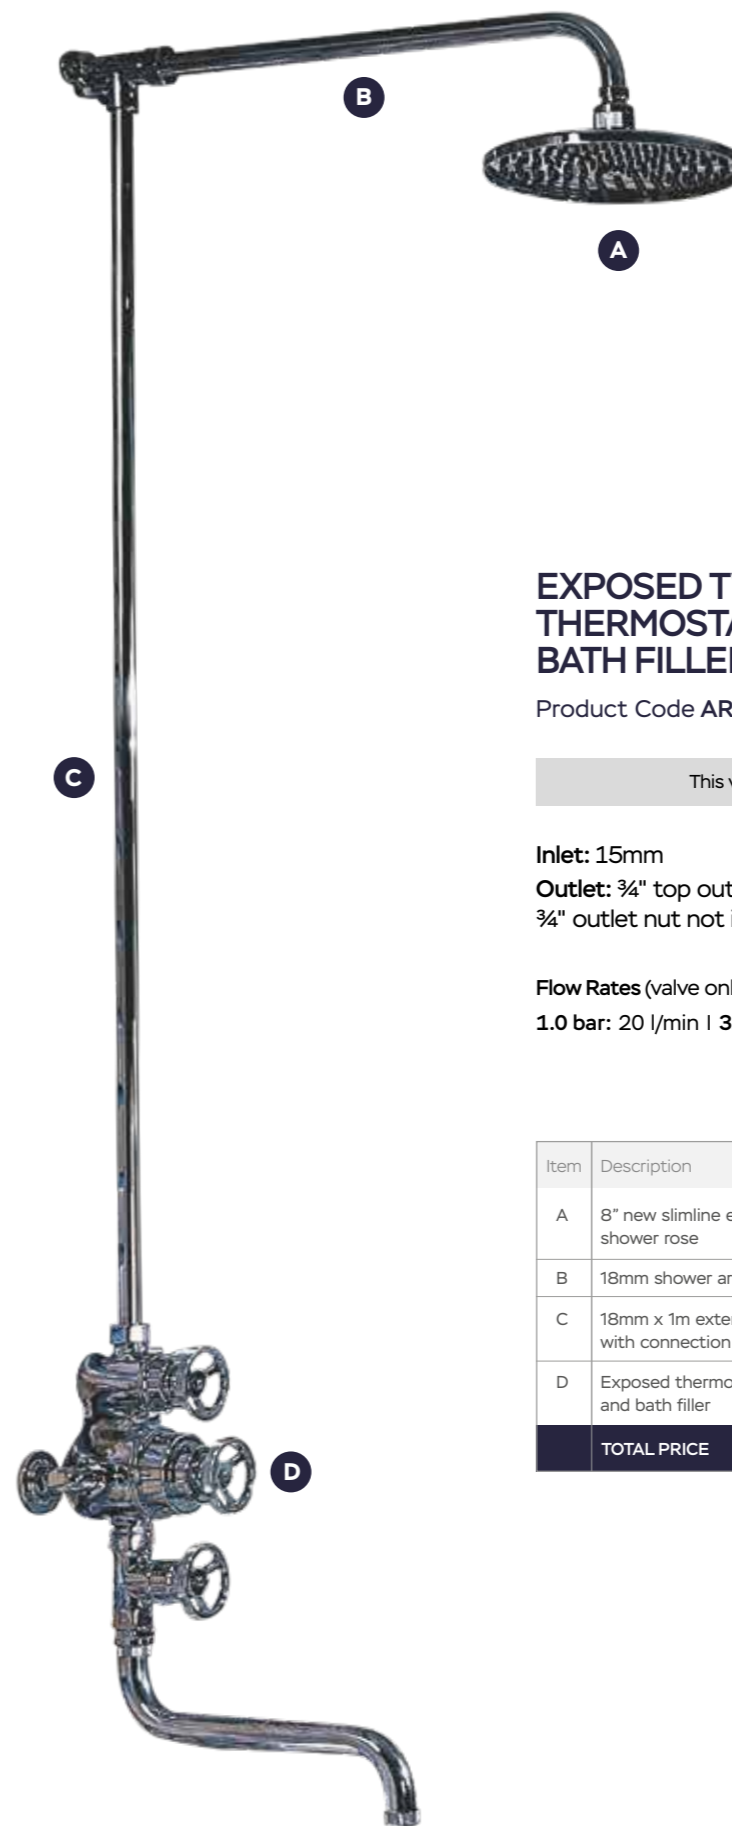

FINISHES AVAILABLE

EXPOSED TWO OUTLET THERMOSTATIC VALVE AND BATH FILLER WITH SWIVEL SPOUT

Product Code ARN7300

This valve delivers two outlets of water

Inlet: 15mm
Outlet: 3/4" top outlet
3/4" outlet nut not included

Flow Rates (valve only)
1.0 bar: 20 l/min | 3.0 bar: 35 l/min | 5.0 bar: 44 l/min

Item	Description	Price	Product Code	Page
A	8" new slimline easy clean shower rose	€398.30	SJR08SLECCP	99
B	18mm shower arm and rail	€434.82	SJK318LRCP	97
C	18mm x 1m extension pipe with connection	€207.20	SJEXTP318CP	98
D	Exposed thermo valve and bath filler	€2,137.61	ARN7300CP	93
TOTAL PRICE		€3,177.93		

Description	Code - replace XX with finish code	CP Price	NI / BN Price	UB/UC/PB Price	GT Price
Exposed two outlet thermostatic valve and bath filler, with swivel spout	ARN7300XX	€2,137.60	€2,676.03	€2,851.12	€3,420.19