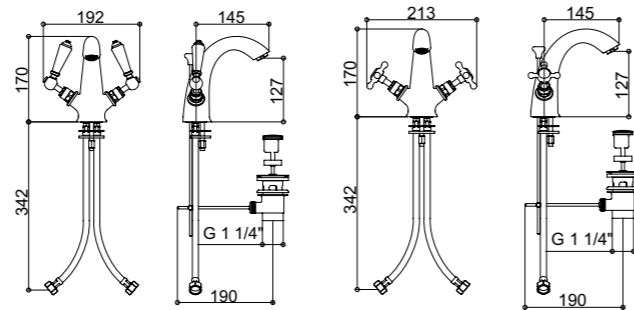

TALL BASIN MIXER

Product Code **SJ412**
With pop-up waste.

London Lever Option

Flow Rates

0.2 bar: 13 l/min | 0.5 bar: 21 l/min | 1.0 bar: 30.5 l/min | 3.0 bar: 54 l/min

London Handle Option

Description	Code - replace XX with finish code	CP Price	NI / BN Price	UB/UC/PB Price	AG Price
Tall mono basin mixer, England Handle	SJ412XXEH	€550.11	€687.25	€732.48	€748.53
Tall mono basin mixer, England Handle, Black Option	SJ412XXEHBK	€550.11	€687.25	€732.48	€748.53
Tall mono basin mixer, England Handle, Screwdown Option	SJ412XXEHSD	€550.11	€687.25	€732.48	€748.53
Tall mono basin mixer, England Handle, Screwdown Black Option	SJ412XXEHSDBK	€550.11	€687.25	€732.48	€748.53
Tall mono basin mixer, London Handle	SJ412XXLH	€550.11	€687.25	€732.48	€748.53
Tall mono basin mixer, London Handle, Black Option	SJ412XXLHKB	€550.11	€687.25	€732.48	€748.53
Tall mono basin mixer, London Handle, Screwdown Option	SJ412XXLHSD	€550.11	€687.25	€732.48	€748.53
Tall mono basin mixer, London Handle, Screwdown Black Option	SJ412XXLHSDBK	€550.11	€687.25	€732.48	€748.53
Tall mono basin mixer, London Handle, Metal Indice	SJ412XXLHMI	€550.11	€687.25	€732.48	€748.53
Tall mono basin mixer, London Handle, Metal Indice Screwdown	SJ412XXLHMISD	€550.11	€687.25	€732.48	€748.53
Tall mono basin mixer, London Lever	SJ412XXLL	€550.11	€687.25	€732.48	€748.53
Tall mono basin mixer, London Lever, Black Option	SJ412XXLLBK	€550.11	€687.25	€732.48	€748.53
Tall mono basin mixer, London Metal Lever	SJ412XXLM	€550.11	€687.25	€732.48	€748.53
Tall mono basin mixer, Clear Crystal Lever	SJ412XXCL	€679.94	€849.20	€906.12	€923.62
Tall mono basin mixer, Black Crystal Lever	SJ412XXCLBK	€679.94	€849.20	€906.12	€923.62