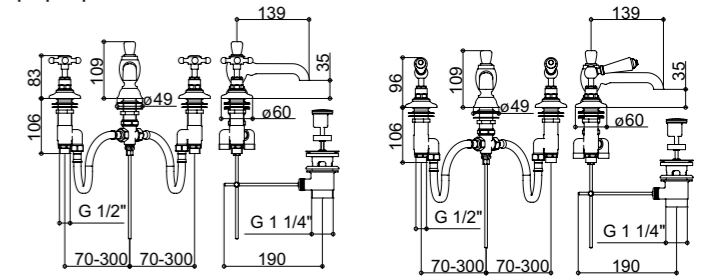

Core Retail Range
in Chrome Finish

Contract + Specification Range
in Chrome Finish

Description	Code - replace XX with finish code	CP Price	NI / BN Price	UB/UC/PB Price	AG Price
Three hole basin mixer, England Handle	SJ400XXEH	€602.63	€752.91	€802.51	€820.03
Three hole basin mixer, England Handle, Black Option	SJ400XXEHBK	€602.63	€752.91	€802.51	€820.03
Three hole basin mixer, England Handle, Screwdown Option	SJ400XXEHSD	€602.63	€752.91	€802.51	€820.03
Three hole basin mixer, England Handle, Screwdown Black Option	SJ400XXEHSDBK	€602.63	€752.91	€802.51	€820.03
Three hole basin mixer, London Handle	SJ400XXLH	€602.63	€752.91	€802.51	€820.03
Three hole basin mixer, London Handle, Black Option	SJ400XXLHBK	€602.63	€752.91	€802.51	€820.03
Three hole basin mixer, London Handle, Screwdown Option	SJ400XXLHSD	€602.63	€752.91	€802.51	€820.03
Three hole basin mixer, London Handle, Screwdown Black Option	SJ400XXLHSDBK	€602.63	€752.91	€802.51	€820.03
Three hole basin mixer, London Handle, Metal Indice	SJ400XXLHMI	€602.63	€752.91	€802.51	€820.03
Three hole basin mixer, London Handle, Metal Indice Screwdown	SJ400XXLHMISD	€602.63	€752.91	€802.51	€820.03
Three hole basin mixer, London Lever	SJ400XXLL	€602.63	€752.91	€802.51	€820.03
Three hole basin mixer, London Lever, Black Option	SJ400XXLLBK	€602.63	€752.91	€802.51	€820.03
Three hole basin mixer, London Metal Lever	SJ400XXLM	€602.63	€752.91	€802.51	€820.03
Three hole basin mixer, Clear Crystal Lever	SJ400XXCL	€731.01	€914.86	€976.15	€995.12
Three hole basin mixer, Black Crystal Lever	SJ400XXCLBK	€731.01	€914.86	€976.15	€995.12