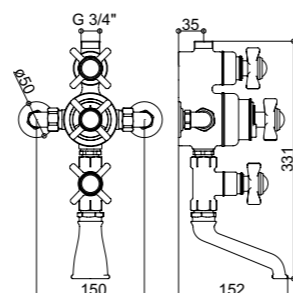

TRADITIONAL EXPOSED THERMOSTATIC VALVE AND BATH FILLER

Includes manual temperature override

Product Code SJ7300

This valve delivers two outlets of water

Inlet: 15mm
Outlet: ¾" top outlet
¾" outlet nut not included

Flow Rates (valve only)
1.0 bar: 20 l/min
3.0 bar: 35 l/min
5.0 bar: 44 l/min

C+S Contract + Specification Range
in Chrome Finish

Item	Description	Price	Product Code	Page
A	Easy clean skirted shower rose	€318.09	SJR08ECCP	32
B	18mm shower arm & rail	€434.82	SJK318LRCP	34
C	18mm x1m extension pipe with connection	€207.19	SJEXTP318CP	34
D	Traditional exp thermo Valve and bath filler	€1,851.62	SJ7300CPEH	24
TOTAL PRICE		€2,811.72		

TRADITIONAL EXPOSED THERMOSTATIC VALVE AND BATH FILLER WITH SWIVEL SPOUT

Product Code SJ7301

This valve delivers two outlets of water

2
OUTLETS

Description	Code - replace XX with finish code	CP Price	NI / BN Price	UB/UC/PB Price	AG Price
Traditional exposed thermostatic valve and bath filler, England Handle	SJ7300XXEH	€1,851.62	€2,314.16	€2,467.38	€2,518.44
Traditional exposed thermostatic valve and bath filler, England Handle, Black Option	SJ7300XXEHBK	€1,851.62	€2,314.16	€2,467.38	€2,518.44
Traditional exposed thermostatic valve and bath filler, London Handle	SJ7300XXLH	€1,851.62	€2,314.16	€2,467.38	€2,518.44
Traditional exposed thermostatic valve and bath filler, London Handle, Black Option	SJ7300XXLHKBK	€1,851.62	€2,314.16	€2,467.38	€2,518.44
Traditional exposed thermostatic valve and bath filler, London Handle Metal Indice	SJ7300XXLHMI	€1,851.62	€2,314.16	€2,467.38	€2,518.44

Description	Code - replace XX with finish code	CP Price	NI / BN Price	UB/UC/PB Price	AG Price
Traditional exposed thermostatic valve and bath filler with swivel spout, England Handle	SJ7301XXEH	€1,851.62	€2,314.16	€2,467.38	€2,518.44
Traditional exposed thermostatic valve and bath filler with swivel spout, England Handle, Black Option	SJ7301XXEHBK	€1,851.62	€2,314.16	€2,467.38	€2,518.44
Traditional exposed thermostatic valve and bath filler with swivel spout, London Handle	SJ7301XXLH	€1,851.62	€2,314.16	€2,467.38	€2,518.44
Traditional exposed thermostatic valve and bath filler with swivel spout, London Handle, Black Option	SJ7301XXLHKBK	€1,851.62	€2,314.16	€2,467.38	€2,518.44
Traditional exposed thermostatic valve and bath filler, London Handle Metal Indice	SJ7301XXLHMI	€1,851.62	€2,314.16	€2,467.38	€2,518.44