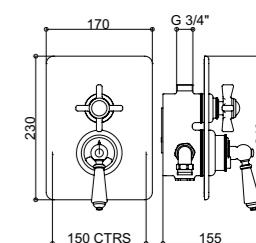

TRADITIONAL CONCEALED DUAL CONTROL THERMOSTATIC VALVE

Product Code SJ7600

Flow Rates (valve only)
1.0 bar: 20 l/min | 3.0 bar: 35 l/min | 5.0 bar: 44 l/min

C+S Contract + Specification Range
in Chrome Finish

Description	Code - replace XX with finish code	CP Price	NI / BN Price	UB/UC/PB Price	AG Price
Traditional dual control concealed thermostatic valve, England Handle	SJ7600XXEH	€1,329.26	€1,660.48	€1,768.44	€1,807.84
Traditional dual control concealed thermostatic valve, England Handle, Black Option	SJ7600XXEHBK	€1,329.26	€1,660.48	€1,768.44	€1,807.84
Traditional dual control concealed thermostatic valve, England Handle, London Lever	SJ7600XXEHLL	€1,329.26	€1,660.48	€1,768.44	€1,807.84
Traditional dual control concealed thermostatic valve, England Handle, London Lever, Black Option	SJ7600XXEHLLBK	€1,329.26	€1,660.48	€1,768.44	€1,807.84
Traditional dual control concealed thermostatic valve, London Handle	SJ7600XXLH	€1,329.26	€1,660.48	€1,768.44	€1,807.84
Traditional dual control concealed thermostatic valve, London Handle, Black Option	SJ7600XXLHKB	€1,329.26	€1,660.48	€1,768.44	€1,807.84
Traditional dual control concealed thermostatic valve, London Handle, London Lever	SJ7600XXLHLL	€1,329.26	€1,660.48	€1,768.44	€1,807.84
Traditional dual control concealed thermostatic valve, London Handle, London Lever, Black Option	SJ7600XXLHLLBK	€1,329.26	€1,660.48	€1,768.44	€1,807.84
Traditional dual control concealed thermostatic valve, London Handle Metal Indice	SJ7600XXLHMI	€1,329.26	€1,660.48	€1,768.44	€1,807.84
Traditional dual control concealed thermostatic valve, London Handle Metal Indice, London Metal Lever	SJ7600XXLHMILM	€1,329.26	€1,660.48	€1,768.44	€1,807.84
Traditional dual control concealed thermostatic valve, London Lever	SJ7600XXLL	€1,329.26	€1,660.48	€1,768.44	€1,807.84
Traditional dual control concealed thermostatic valve, London Lever, Black Option	SJ7600XXLLBK	€1,329.26	€1,660.48	€1,768.44	€1,807.84
Traditional dual control concealed thermostatic valve, London Metal Indice	SJ7600XXLM	€1,329.26	€1,660.48	€1,768.44	€1,807.84
Traditional dual control concealed thermostatic valve, Clear Crystal Lever	SJ7600XXCL	€1,457.66	€1,822.44	€1,943.55	€1,982.94
Traditional dual control concealed thermostatic valve, Black Crystal Lever	SJ7600XXCLBK	€1,457.66	€1,822.44	€1,943.55	€1,982.94

FINISHES AVAILABLE

Chrome CODE: CP	Bright Nickel CODE: NI	Brushed Nickel CODE: BN	Antique Gold CODE: AG	Polished Brass CODE: PB	Unlacquered Copper CODE: UC	Unlacquered Brass CODE: UB