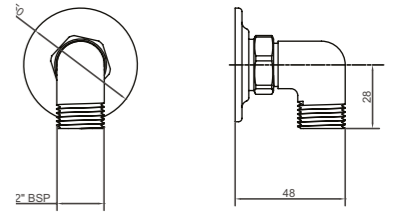

SHOWER WALL ELBOW

Product Code SJSWE

For concealed installations.

CR Core Retail Range in Chrome Finish **C+S** Contract + Specification Range in Chrome Finish

Description	Code - replace XX with finish code	CP Price	NI / BN Price	UB/UC/PB Price	AG Price
Shower wall elbow	SJSWE XX	€42.31	€52.53	€55.45	€56.90