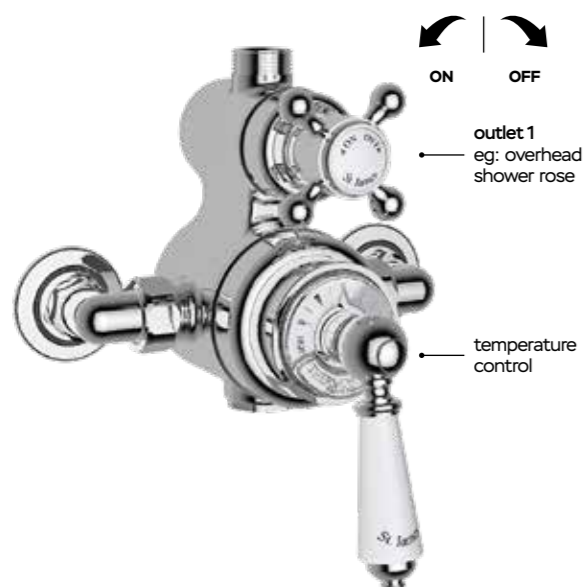

outlet 1
eg: overhead shower rose

temperature control

TRADITIONAL DUAL CONTROL EXPOSED THERMOSTATIC VALVE

Product Code SJ7400
Inlet: 15mm
Outlet: 3/4"
3/4" outlet nut not included

Flow Rates (valve only)
1.0 bar: 20 l/min | 3.0 bar: 35 l/min | 5.0 bar: 44 l/min

CR Core Retail Range
in Chrome Finish

C+S Contract + Specification Range
in Chrome Finish

Description	Code - replace XX with finish code	CP Price	NI / BN Price	UB/UC/PB Price	AG Price
Traditional dual control exposed thermostatic valve, England Handle	SJ7400XXEH	€1,209.61	€1,511.65	€1,612.32	€1,707.39
Traditional dual control exposed thermostatic valve, England Handle, Black Option	SJ7400XXEHBK	€1,209.61	€1,511.65	€1,612.32	€1,707.39
Traditional dual control exposed thermostatic valve, England Handle, London Lever	SJ7400XXEHLL	€1,209.61	€1,511.65	€1,612.32	€1,707.39
Traditional dual control exposed thermostatic valve, England Handle, London Lever, Black Option	SJ7400XXEHLLBK	€1,209.61	€1,511.65	€1,612.32	€1,707.39
Traditional dual control exposed thermostatic valve, London Handle	SJ7400XXLH	€1,209.61	€1,511.65	€1,612.32	€1,707.39
Traditional dual control exposed thermostatic valve, London Handle, Black Option	SJ7400XXLHKB	€1,209.61	€1,511.65	€1,612.32	€1,707.39
Traditional dual control exposed thermostatic valve, London Handle, London Lever	SJ7400XXLHLL	€1,209.61	€1,511.65	€1,612.32	€1,707.39
Traditional dual control exposed thermostatic valve, London Handle, London Lever, Black Option	SJ7400XXLHLLBK	€1,209.61	€1,511.65	€1,612.32	€1,707.39
Traditional dual control exposed thermostatic valve, London Handle Metal Indice	SJ7400XXLHMI	€1,209.61	€1,511.65	€1,612.32	€1,707.39
Traditional dual control exposed thermostatic valve, London Handle Metal Indice, London Metal Lever	SJ7400XXLHMILM	€1,209.61	€1,511.65	€1,612.32	€1,707.39
Traditional dual control exposed thermostatic valve, London Lever	SJ7400XXLL	€1,209.61	€1,511.65	€1,612.32	€1,707.39
Traditional dual control exposed thermostatic valve, London Lever, Black Option	SJ7400XXLLBK	€1,209.61	€1,511.65	€1,612.32	€1,707.39
Traditional dual control exposed thermostatic valve, London Metal Indice	SJ7400XXLM	€1,209.61	€1,511.65	€1,612.32	€1,707.39
Traditional dual control exposed thermostatic valve, Clear Crystal Lever	SJ7400XXCL	€1,338.01	€1,672.15	€1,784.50	€1,820.98
Traditional dual control exposed thermostatic valve, Black Crystal Lever	SJ7400XXCLBK	€1,338.01	€1,672.15	€1,784.50	€1,820.98