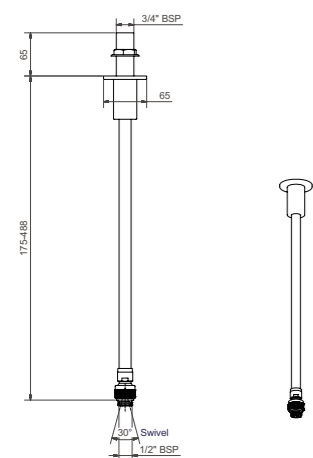

For use with concealed valve only. Can be cut to size. Swivel adaptor is not included. Requires shower rose (p41).

Description	Code - replace XX with finish code	CP Price	NI / BN Price	UB/UC/PB Price	GT Price
Round wall arm	ACLK418 XX	€131.32	€167.80	€175.10	€210.11