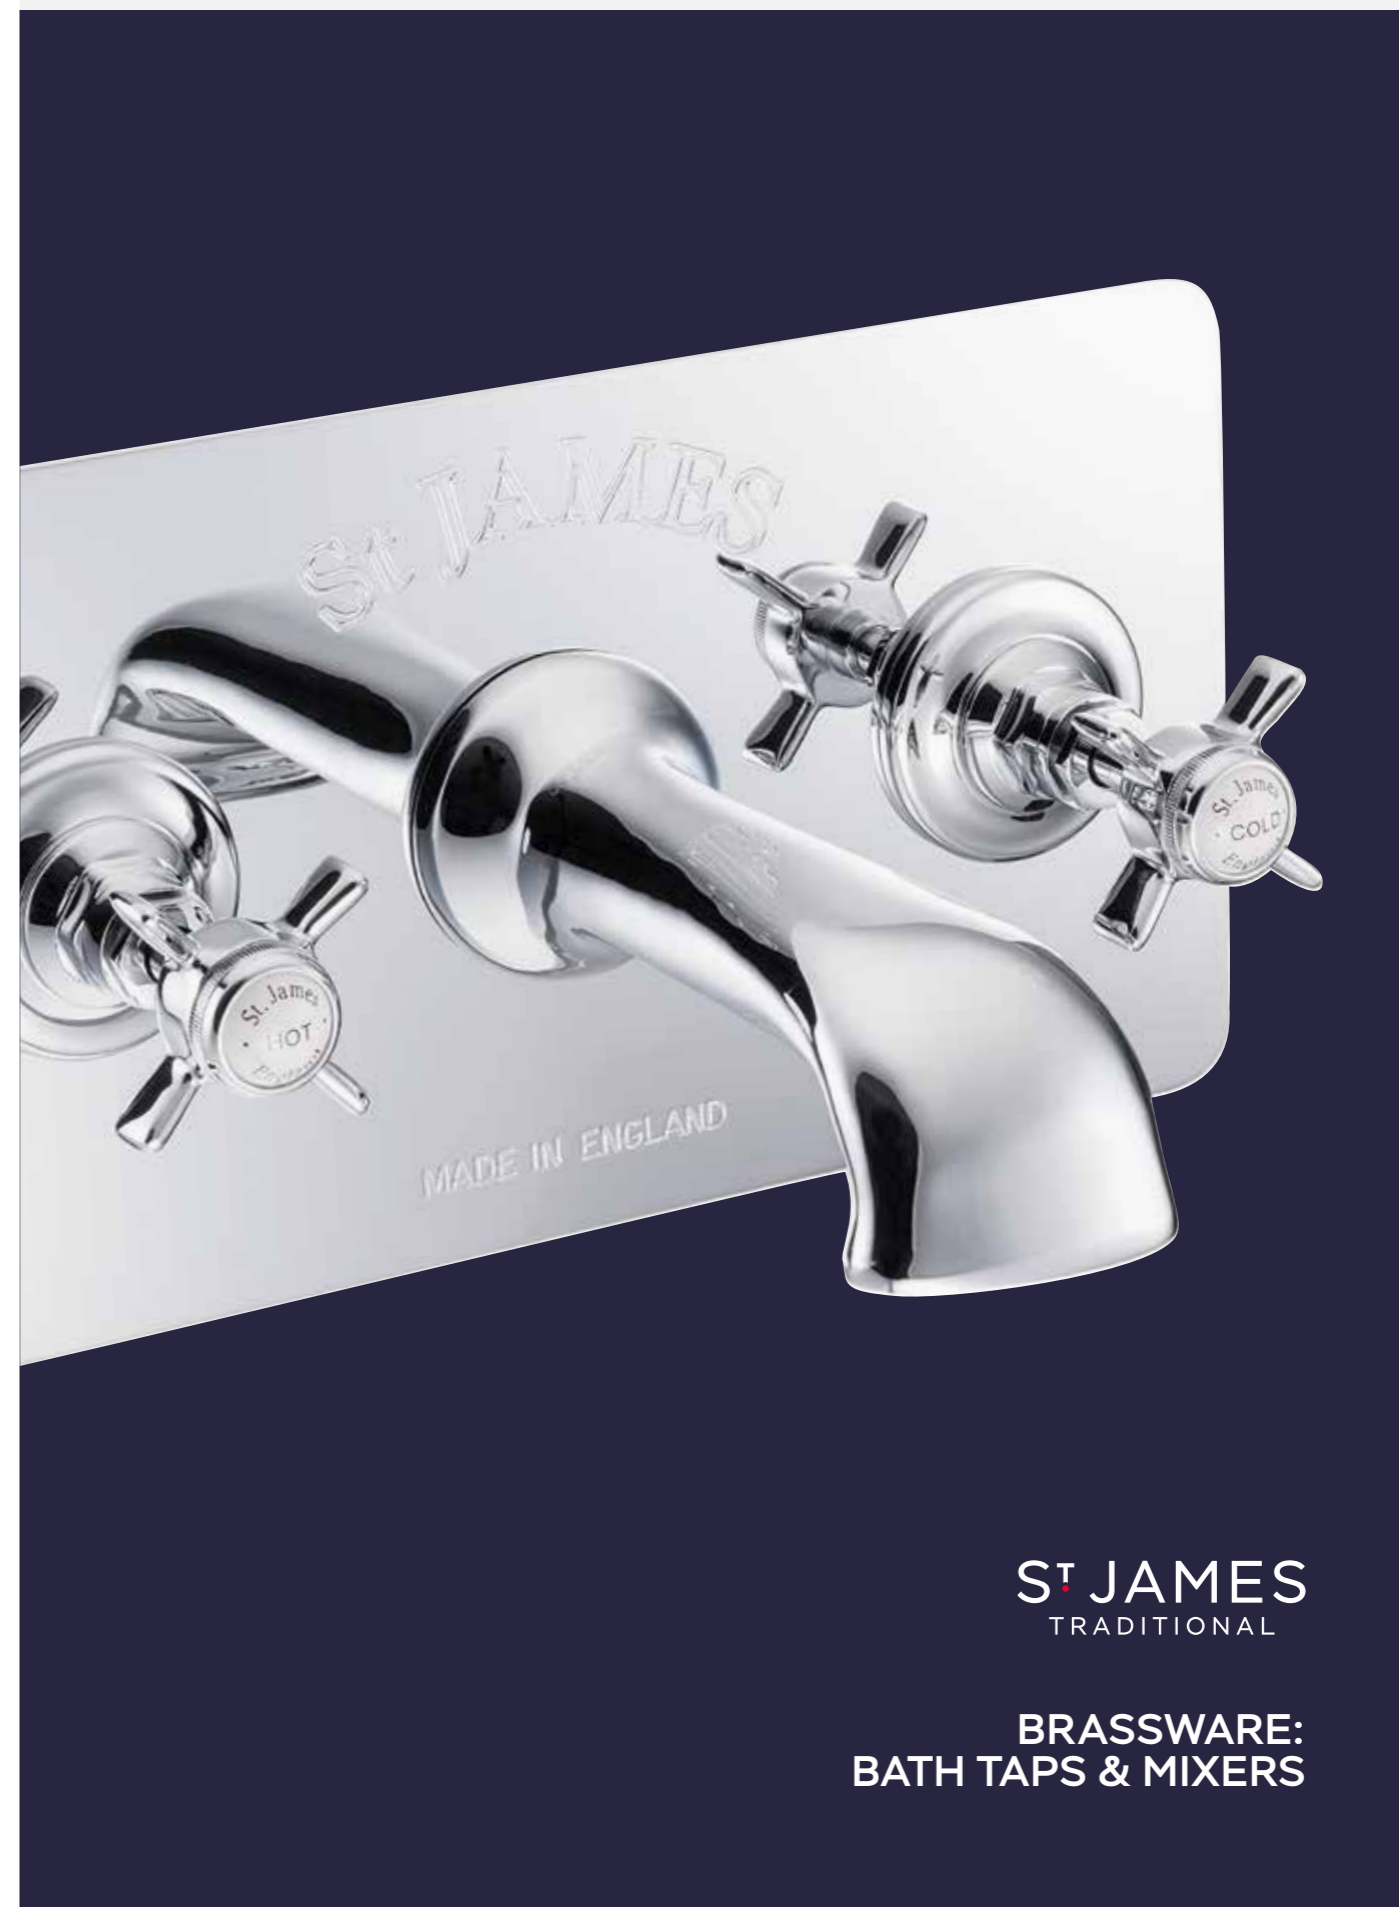

ST JAMES
TRADITIONAL

**BRASSWARE:
BATH TAPS & MIXERS**

FINISHES AVAILABLE

Chrome
CODE: CP

Bright Nickel
CODE: NI

Brushed Nickel
CODE: BN

Antique Gold
CODE: AG

Polished Brass
CODE: PB