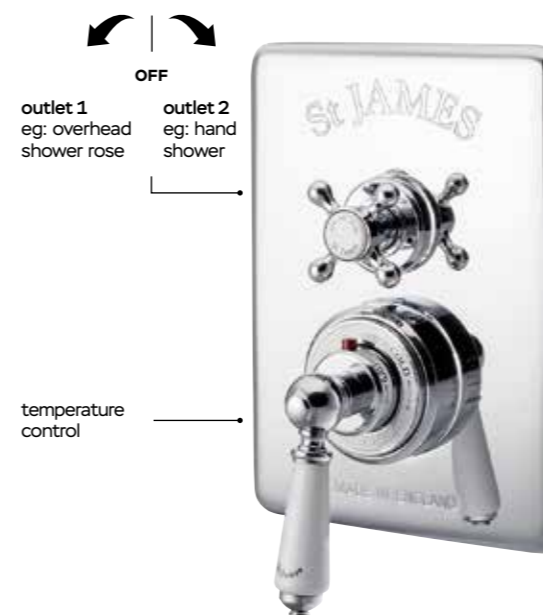

CLASSICAL CONCEALED THERMOSTATIC VALVE WITH 2 FUNCTION DIVERTER

Includes manual temperature override

Product Code **SJ7661**

Flow Rates (valve only)

1.0 bar: 12 l/min | 3.0 bar: 22 l/min | 5.0 bar: 28 l/min

Description	Code - replace XX with finish code	CP Price	NI / BN Price	UB/UC/PB Price	AG Price
Classical concealed thermostatic valve with 2 function diverter, England Handle	SJ7661XXEH	€1,637.13	€2,047.14	€2,182.84	€2,226.63
Classical concealed thermostatic valve with 2 function diverter, England Handle, Black Option	SJ7661XXEHBK	€1,637.13	€2,047.14	€2,182.84	€2,226.63
Classical concealed thermostatic valve with 2 function diverter, England Handle, London Lever	SJ7661XXEHL	€1,637.13	€2,047.14	€2,182.84	€2,226.63
Classical concealed thermostatic valve with 2 function diverter, England Handle, London Lever Black Option	SJ7661XXEHLBK	€1,637.13	€2,047.14	€2,182.84	€2,226.63
Classical concealed thermostatic valve with 2 function diverter, London Handle	SJ7661XXLH	€1,637.13	€2,047.14	€2,182.84	€2,226.63
Classical concealed thermostatic valve with 2 function diverter, London Handle, Black Option	SJ7661XXLHBK	€1,637.13	€2,047.14	€2,182.84	€2,226.63
Classical concealed thermostatic valve with 2 function diverter, London Handle, London Lever	SJ7661XXLHL	€1,637.13	€2,047.14	€2,182.84	€2,226.63
Classical concealed thermostatic valve with 2 function diverter, London Handle, London Lever, Black Option	SJ7661XXLHLBK	€1,637.13	€2,047.14	€2,182.84	€2,226.63
Classical concealed thermostatic valve with 2 function diverter, London Handle Metal Indice	SJ7661XXLHMI	€1,637.13	€2,047.14	€2,182.84	€2,226.63
Classical concealed thermostatic valve with 2 function diverter, London Handle Metal Indice, London Metal Lever	SJ7661XXLHMILM	€1,637.13	€2,047.14	€2,182.84	€2,226.63
Classical concealed thermostatic valve with 2 function diverter, London Lever	SJ7661XXLL	€1,637.13	€2,047.14	€2,182.84	€2,226.63
Classical concealed thermostatic valve with 2 function diverter, London Lever, Black Option	SJ7661XXLLBK	€1,637.13	€2,047.14	€2,182.84	€2,226.63
Classical concealed thermostatic valve with 2 function diverter, London Metal Indice	SJ7661XXLM	€1,637.13	€2,047.14	€2,182.84	€2,226.63
Classical concealed thermostatic valve with 2 function diverter, Clear Crystal Lever	SJ7661XXCL	€1,765.53	€2,207.64	€2,355.00	€2,401.71
Classical concealed thermostatic valve with 2 function diverter, Black Crystal Lever	SJ7661XXCLBK	€1,765.53	€2,207.64	€2,355.00	€2,401.71