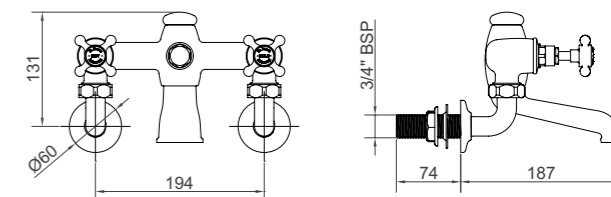

WALL MOUNTED BATH FILLER

Product Code SJ340

London Lever Option