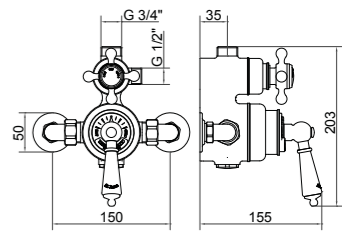

TRADITIONAL EXPOSED THERMOSTATIC VALVE WITH 2 FUNCTION DIVERTER

Product Code SJ7410

Inlet: 15mm
Outlet: ¾" top outlet
½" side outlet
¾" outlet nut not included

Flow Rates (valve only)

1.0 bar: 12 l/min | 3.0 bar: 22 l/min | 5.0 bar: 28 l/min

CR Core Retail Range
in Chrome Finish

C+S Contract + Specification Range
in Chrome Finish

2
OUTLETS

Description	Code - replace XX with finish code	CP Price	NI / BN Price	UB/UC/PB Price	AG Price
Traditional exposed thermostatic valve with 2 function diverter, England Handle	SJ7410XXEH	€1,470.78	€1,838.49	€1,961.05	€2,001.92
Traditional exposed thermostatic valve with 2 function diverter, England Handle, Black Option	SJ7410XXEHBK	€1,470.78	€1,838.49	€1,961.05	€2,001.92
Traditional exposed thermostatic valve with 2 function diverter, England Handle, London Lever	SJ7410XXEHLL	€1,470.78	€1,838.49	€1,961.05	€2,001.92
Traditional exposed thermostatic valve with 2 function diverter, England Handle, London Lever, Black Option	SJ7410XXEHLLBK	€1,470.78	€1,838.49	€1,961.05	€2,001.92
Traditional exposed thermostatic valve with 2 function diverter, London Handle	SJ7410XXLH	€1,470.78	€1,838.49	€1,961.05	€2,001.92
Traditional exposed thermostatic valve with 2 function diverter, London Handle, Black Option	SJ7410XXLHKBK	€1,470.78	€1,838.49	€1,961.05	€2,001.92
Traditional exposed thermostatic valve with 2 function diverter, London Handle, London Lever	SJ7410XXLHLL	€1,470.78	€1,838.49	€1,961.05	€2,001.92
Traditional exposed thermostatic valve with 2 function diverter, London Handle, London Lever, Black Option	SJ7410XXLHLLBK	€1,470.78	€1,838.49	€1,961.05	€2,001.92
Traditional exposed thermostatic valve with 2 function diverter, London Handle Metal Indice	SJ7410XXLHMI	€1,470.78	€1,838.49	€1,961.05	€2,001.92
Traditional exposed thermostatic valve with 2 function diverter, London Handle Metal Indice, London Metal Lever	SJ7410XXLHMILM	€1,470.78	€1,838.49	€1,961.05	€2,001.92
Traditional exposed thermostatic valve with 2 function diverter, London Lever	SJ7410XXLL	€1,470.78	€1,838.49	€1,961.05	€2,001.92
Traditional exposed thermostatic valve with 2 function diverter, London Lever, Black Option	SJ7410XXLLBK	€1,470.78	€1,838.49	€1,961.05	€2,001.92
Traditional exposed thermostatic valve with 2 function diverter, London Metal Indice	SJ7410XXLM	€1,470.78	€1,838.49	€1,961.05	€2,001.92
Traditional dual control concealed thermostatic valve, Clear Crystal Lever	SJ7410XXCL	€1,600.66	€2,001.91	€2,134.69	€2,177.00
Traditional dual control concealed thermostatic valve, Black Crystal Lever	SJ7600XXCLBK	€1,600.66	€2,001.91	€2,134.69	€2,177.00