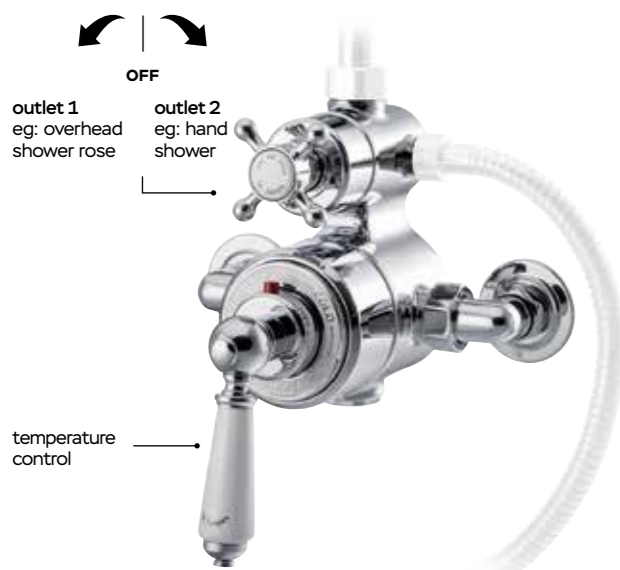

CLASSICAL EXPOSED THERMOSTATIC VALVE WITH 2 FUNCTION DIVERTER

Includes manual temperature override

Product Code **SJ7461**

Inlet: 15mm

Outlet: 3/4" top outlet

1/2" side outlet

3/4" outlet nut not included

Flow Rates (valve only)

1.0 bar: 12 l/min | 3.0 bar: 22 l/min | 5.0 bar: 28 l/min

Description	Code - replace XX with finish code	CP Price	NI / BN Price	UB/UC/PB Price	AG Price
Classical exposed thermostatic valve with 2 function diverter, England Handle	SJ7461XXEH	€1,516.02	€1,892.48	€2,019.43	€2,061.74
Classical exposed thermostatic valve with 2 function diverter, England Handle, Black Option	SJ7461XXEHBK	€1,516.02	€1,892.48	€2,019.43	€2,061.74
Classical exposed thermostatic valve with 2 function diverter, England Handle, London Lever	SJ7461XXEHL	€1,516.02	€1,892.48	€2,019.43	€2,061.74
Classical exposed thermostatic valve with 2 function diverter, England Handle, London Lever Black Option	SJ7461XXEHLBK	€1,516.02	€1,892.48	€2,019.43	€2,061.74
Classical exposed thermostatic valve with 2 function diverter, London Handle	SJ7461XXLH	€1,516.02	€1,892.48	€2,019.43	€2,061.74
Classical exposed thermostatic valve with 2 function diverter, London Handle, Black Option	SJ7461XXLHBK	€1,516.02	€1,892.48	€2,019.43	€2,061.74
Classical exposed thermostatic valve with 2 function diverter, London Handle, London Lever	SJ7461XXLHL	€1,516.02	€1,892.48	€2,019.43	€2,061.74
Classical exposed thermostatic valve with 2 function diverter, London Handle, London Lever, Black Option	SJ7461XXLHLBK	€1,516.02	€1,892.48	€2,019.43	€2,061.74
Classical exposed thermostatic valve with 2 function diverter, London Handle Metal Indice	SJ7461XXLHMI	€1,516.02	€1,892.48	€2,019.43	€2,061.74
Classical exposed thermostatic valve with 2 function diverter, London Handle Metal Indice, London Metal Lever	SJ7461XXLHMILM	€1,516.02	€1,892.48	€2,019.43	€2,061.74
Classical exposed thermostatic valve with 2 function diverter, London Lever	SJ7461XXLL	€1,516.02	€1,892.48	€2,019.43	€2,061.74
Classical exposed thermostatic valve with 2 function diverter, London Lever, Black Option	SJ7461XXLLBK	€1,516.02	€1,892.48	€2,019.43	€2,061.74
Classical exposed thermostatic valve with 2 function diverter, London Metal Indice	SJ7461XXLM	€1,516.02	€1,892.48	€2,019.43	€2,061.74
Classical exposed thermostatic valve with 2 function diverter, Clear Crystal Lever	SJ7461XXCL	€1,644.42	€2,020.88	€2,187.96	€2,236.83
Classical exposed thermostatic valve with 2 function diverter, Black Crystal Lever	SJ7461XXCLBK	€1,644.42	€2,020.88	€2,187.96	€2,236.83