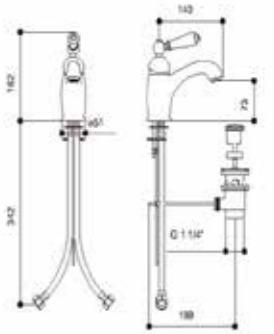

CR Core Retail Range
in Chrome Finish

C+S Contract + Specification Range
in Chrome Finish

Flow Rates

0.2 bar: 5.9 l/min | 0.5 bar: 9.5 l/min | 1.0 bar: 13.5 l/min | 3.0 bar: 23.5 l/min

Description	Code - replace XX with finish code	CP Price	NI / BN Price	UB/UC/PB Price	AG Price
Monobloc basin mixer with pop-up waste, London Lever	SJ415XXLL	€504.87	€631.80	€672.65	€685.79
Monobloc basin mixer with pop-up waste, London Lever, Black Option	SJ415XXLLBK	€504.87	€631.80	€672.65	€685.79
Monobloc basin mixer with pop-up waste, London Metal Lever	SJ415XXLM	€504.87	€631.80	€672.65	€685.79
Monobloc basin mixer with pop-up waste, Clear Crystal Lever	SJ415XXCL	€569.06	€713.51	€758.74	€773.34
Monobloc basin mixer with pop-up waste, Black Crystal Lever	SJ415XXCLBK	€569.06	€713.51	€758.74	€773.34

MONOBLOC BASIN MIXER EXTENSION

Product Code **SJ415EXT**
To make Tall Monobloc Basin Mixer with pop-up waste