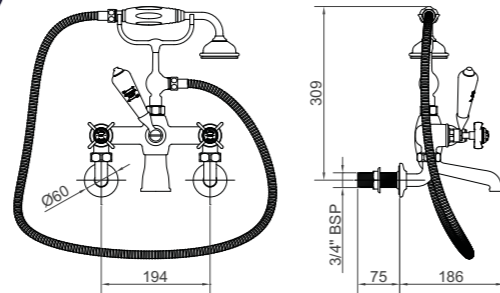

Flow Rates

0.2 bar: 24 l/min | 0.5 bar: 38 l/min | 1.0 bar: 54 l/min | 3.0 bar: 60 l/min