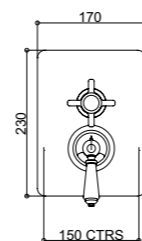

CLASSICAL CONCEALED DUAL CONTROL THERMOSTATIC VALVE

Includes manual temperature override

Product Code SJ7651

Flow Rates (valve only)

1.0 bar: 20 l/min | 3.0 bar: 35 l/min | 5.0 bar: 44 l/min

Description	Code - replace XX with finish code	CP Price	NI / BN Price	UB/UC/PB Price	AG Price
Classical concealed dual control thermostatic valve, England Handle	SJ7651XXEH	€1,368.66	€1,711.55	€1,825.36	€1,861.84
Classical concealed dual control thermostatic valve, England Handle, Black Option	SJ7651XXEHBK	€1,368.66	€1,711.55	€1,825.36	€1,861.84
Classical concealed dual control thermostatic valve, England Handle, London Lever	SJ7651XXEHLL	€1,368.66	€1,711.55	€1,825.36	€1,861.84
Classical concealed dual control thermostatic valve, England Handle, London Lever, Black Option	SJ7651XXEHLLBK	€1,368.66	€1,711.55	€1,825.36	€1,861.84
Classical concealed dual control thermostatic valve, London Handle	SJ7651XXLH	€1,368.66	€1,711.55	€1,825.36	€1,861.84
Classical concealed dual control thermostatic valve, London Handle, Black Option	SJ7651XXLHBK	€1,368.66	€1,711.55	€1,825.36	€1,861.84
Classical concealed dual control thermostatic valve, London Handle, London Lever	SJ7651XXLHLL	€1,368.66	€1,711.55	€1,825.36	€1,861.84
Classical concealed dual control thermostatic valve, London Handle, London Lever, Black Option	SJ7651XXLHLLBK	€1,368.66	€1,711.55	€1,825.36	€1,861.84
Classical concealed dual control thermostatic valve, London Handle Metal Indice	SJ7651XXLHMI	€1,368.66	€1,711.55	€1,825.36	€1,861.84
Classical concealed dual control thermostatic valve, London Handle Metal Indice, London Metal Lever	SJ7651XXLHMILM	€1,368.66	€1,711.55	€1,825.36	€1,861.84
Classical concealed dual control thermostatic valve, London Lever	SJ7651XXLL	€1,368.66	€1,711.55	€1,825.36	€1,861.84
Classical concealed dual control thermostatic valve, London Lever, Black Option	SJ7651XXLLBK	€1,368.66	€1,711.55	€1,825.36	€1,861.84
Classical concealed dual control thermostatic valve, London Metal Indice	SJ7651XXLM	€1,368.66	€1,711.55	€1,825.36	€1,861.84
Classical concealed dual control thermostatic valve, Clear Crystal Lever	SJ7651XXCL	€1,497.06	€1,872.05	€1,997.52	€2,036.93
Classical concealed dual control thermostatic valve, Black Crystal Lever	SJ7651XXCLBK	€1,497.06	€1,872.05	€1,997.52	€2,036.93