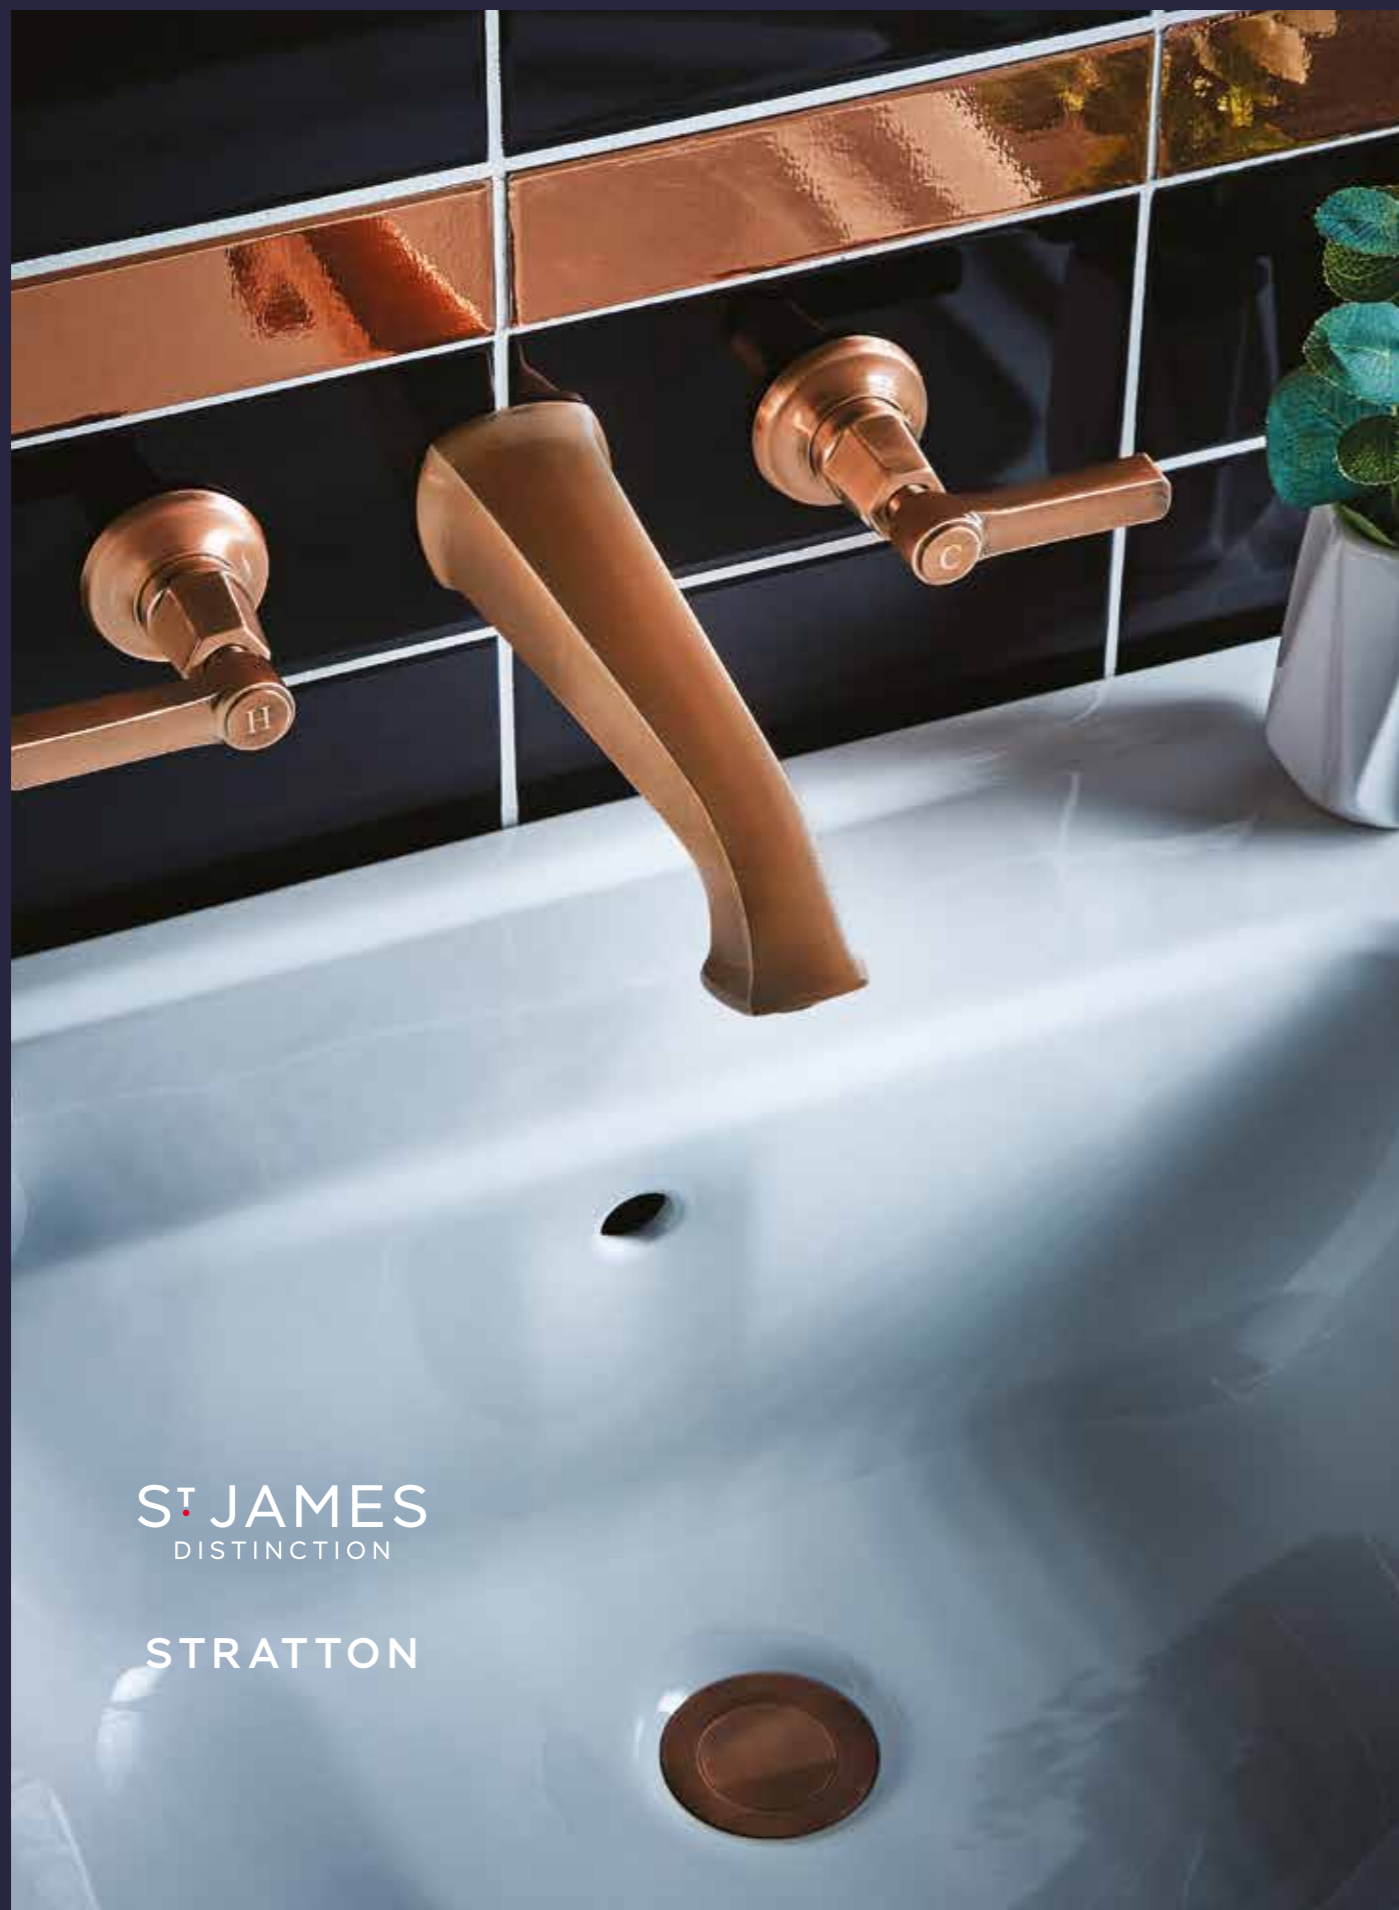

ST JAMES
DISTINCTION

STRATTON

outlet 1
eg: overhead
shower rose

temperature
control