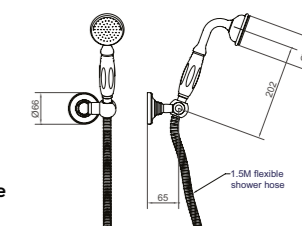

HAND SHOWER WITH SLIDER AND HOSE

Product Code SJK689

For use with exposed shower valves with integral diverter. Supplied with 2.5" skirted rose. Alternative rose style available. Riser rail is not included.

CR Core Retail Range in Chrome Finish **C+S** Contract + Specification Range in Chrome Finish