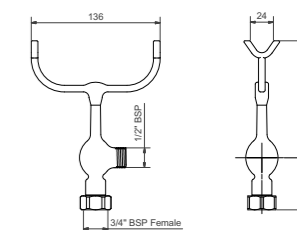

TELEPHONE HAND SHOWER CRADLE FOR USE WITH BATH/SHOWER MIXERS

Product Code SJTHB

For use with bath/shower mixers.

Description	Code - replace XX with finish code	CP Price	NI / BN Price	UB/UC/PB Price	AG Price
Telephone hand shower cradle for use with bath/shower mixers	SJTHBXX	€161.97	€202.81	€214.49	€218.87

FINISHES AVAILABLE

Chrome CODE: CP	Bright Nickel CODE: NI	Brushed Nickel CODE: BN	Antique Gold CODE: AG	Polished Brass CODE: PB	Unlacquered Copper CODE: UC	Unlacquered Brass CODE: UB