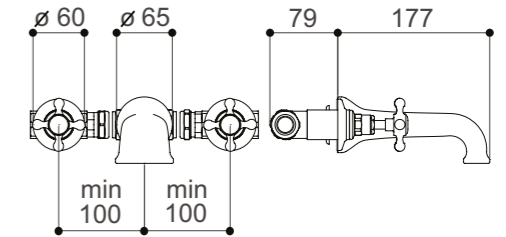

Centres variable: 124mm - 264mm

CR Core Retail Range in Chrome Finish

Description	Code - replace XX with finish code	CP Price	NI / BN Price	UB/UC/PB Price	AG Price
Wall mounted three hole bath filler, England Handle	SJ373XXEH	€976.02	€1,219.83	€1,298.62	€1,326.33
Wall mounted three hole bath filler, England Handle, Black Option	SJ373XXEHBK	€976.02	€1,219.83	€1,298.62	€1,326.33
Wall mounted three hole bath filler, England Handle, Screwdown Option	SJ373XXEHSD	€976.02	€1,219.83	€1,298.62	€1,326.33
Wall mounted three hole bath filler, England Handle, Screwdown Black Option	SJ373XXEHSDBK	€976.02	€1,219.83	€1,298.62	€1,326.33
Wall mounted three hole bath filler, London Handle	SJ373XXLH	€976.02	€1,219.83	€1,298.62	€1,326.33
Wall mounted three hole bath filler, London Handle, Black Option	SJ373XXLHBK	€976.02	€1,219.83	€1,298.62	€1,326.33
Wall mounted three hole bath filler, London Handle, Screwdown Option	SJ373XXLHSD	€976.02	€1,219.83	€1,298.62	€1,326.33
Wall mounted three hole bath filler, London Handle, Screwdown Black Option	SJ373XXLHSDBK	€976.02	€1,219.83	€1,298.62	€1,326.33
Wall mounted three hole bath filler, London Handle, Metal Indice	SJ373XXLHMI	€976.02	€1,219.83	€1,298.62	€1,326.33
Wall mounted three hole bath filler, London Handle, Metal Indice Screwdown	SJ373XXLHMISD	€976.02	€1,219.83	€1,298.62	€1,326.33
Wall mounted three hole bath filler, London Lever	SJ373XXLL	€976.02	€1,219.83	€1,298.62	€1,326.33
Wall mounted three hole bath filler, London Lever, Black Option	SJ373XXLLBK	€976.02	€1,219.83	€1,298.62	€1,326.33
Wall mounted three hole bath filler, London Metal Lever	SJ373XXLM	€976.02	€1,219.83	€1,298.62	€1,326.33
Wall mounted three hole bath filler, Clear Crystal Lever	SJ373XXCL	€1,116.23	€1,396.37	€1,486.84	€1,518.94
Wall mounted three hole bath filler, Black Crystal Lever	SJ373XXCLBK	€1,116.23	€1,396.37	€1,486.84	€1,518.94