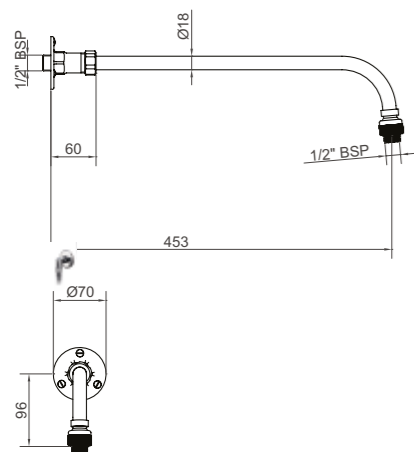

ROUND WALL ARM

Product Code **ACLK418**

For use with concealed valve only. Can be cut to size. Swivel adaptor is not included. Requires shower rose (p41).

Description	Code - replace XX with finish code	CP Price	NI / BN Price	UB/UC/PB Price	GT Price
Round wall arm	ACLK418XX	€131.32	€167.80	€175.10	€210.11

ROUND CEILING ARM

Product Code **ACLK818**

300mm dropper arm - can be cut to size. For use with concealed valve. Swivel adaptor is not included. Requires shower rose (p41).

Description	Code - replace XX with finish code	CP Price	NI / BN Price	UB/UC/PB Price	GT Price
Round ceiling arm	ACLK818XX	€131.32	€167.80	€175.10	€210.11

18mm X 1 METRE EXTENSION PIPE

Product Code **SJEXTP318**

For use with SJK318LR and includes connection.

Description	Code - replace XX with finish code	CP Price	NI / BN Price	UB/UC/PB Price	GT Price
18mm x 1 metre extension pipe	SJEXTP318XX	€207.20	€259.73	€275.78	€331.51

WALL ELBOW

Product Code **ACLSWE**

Description	Code - replace XX with finish code	CP Price	NI / BN Price	UB/UC/PB Price	GT Price
Wall elbow	ACLSWEXX	€42.32	€52.54	€55.45	€67.70

8" TRADITIONAL EASY CLEAN SKIRTED SHOWER ROSE

Product Code **SJR08EC**

Description	Code - replace XX with finish code	CP Price	NI / BN Price	UB/UC/PB Price	GT Price
8" traditional easy clean skirted shower rose	SJR08ECXX	€318.10	€396.89	€423.15	€508.94

8" MODERN EASY CLEAN SKIRTED SHOWER ROSE

Product Code **ACLR08**

Description	Code - replace XX with finish code	CP Price	NI / BN Price	UB/UC/PB Price	GT Price
8" modern easy clean skirted shower rose	ACLR08XX	€398.34	€499.03	€532.58	€637.37

8" SLIMLINE EASY CLEAN SHOWER ROSE

Product Code **SJR08SLEC**

Description	Code - replace XX with finish code	CP Price	NI / BN Price	UB/UC/PB Price	GT Price
8" slimline easy clean shower rose	SJR08SLECXX	€398.34	€499.03	€532.58	€637.37