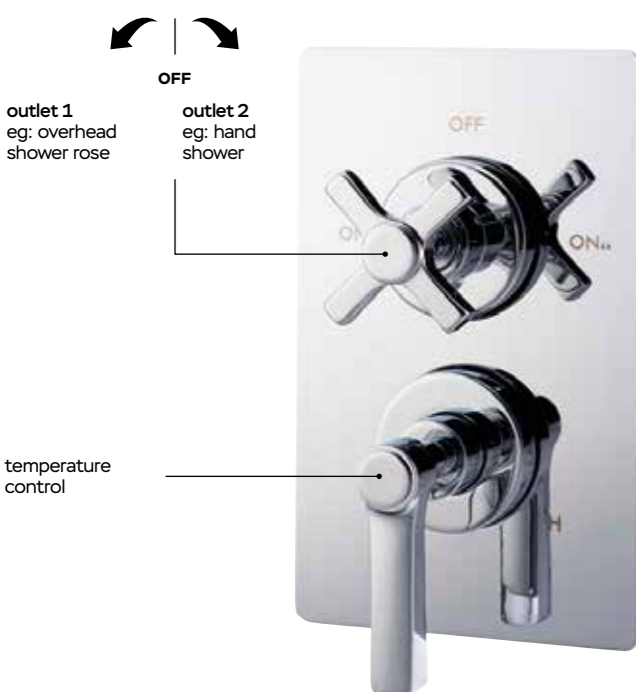

Description	Code - replace XX with finish code	CP Price	NI / BN Price	UB/UC/PB Price	GT Price
Concealed two outlet thermostatic valve	STR7610XX	€1,499.28	€1,873.82	€1,998.18	€2,398.96