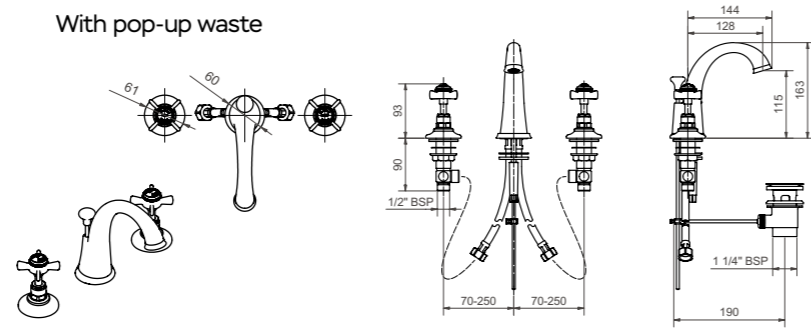

CLASSICAL SPOUT THREE HOLE BASIN MIXER

Product Code SJ404
With pop-up waste

THREE HOLE WALL MOUNTED BASIN MIXER - LONG REACH SPOUT

Product Code SJ440

CR Core Retail Range
in Chrome Finish

Description	Code - replace XX with finish code	CP Price	NI / BN Price	UB/UC/PB Price	AG Price
Classical spout three hole basin mixer, England Handle	SJ404XXEH	€662.44	€825.86	€882.77	€901.74
Classical spout three hole basin mixer, England Handle, Black Option	SJ404XXEHBK	€662.44	€825.86	€882.77	€901.74
Classical spout three hole basin mixer, England Handle, Screwdown Option	SJ404XXEHSD	€662.44	€825.86	€882.77	€901.74
Classical spout three hole basin mixer, England Handle, Screwdown Black Option	SJ404XXEHSDBK	€662.44	€825.86	€882.77	€901.74
Classical spout three hole basin mixer, London Handle	SJ404XXLH	€662.44	€825.86	€882.77	€901.74
Classical spout three hole basin mixer, London Handle, Black Option	SJ404XXLHBK	€662.44	€825.86	€882.77	€901.74
Classical spout three hole basin mixer, London Handle, Screwdown Option	SJ404XXLHSD	€662.44	€825.86	€882.77	€901.74
Classical spout three hole basin mixer, London Handle, Screwdown Black Option	SJ404XXLHSDBK	€662.44	€825.86	€882.77	€901.74
Classical spout three hole basin mixer, London Handle, Metal Indice	SJ404XXLHMI	€662.44	€825.86	€882.77	€901.74
Classical spout three hole basin mixer, London Handle, Metal Indice Screwdown	SJ404XXLHMISD	€662.44	€825.86	€882.77	€901.74
Classical spout three hole basin mixer, London Lever	SJ404XXLL	€662.44	€825.86	€882.77	€901.74
Classical spout three hole basin mixer, London Lever, Black Option	SJ404XXLLBK	€662.44	€825.86	€882.77	€901.74
Classical spout three hole basin mixer, London Metal Lever	SJ404XXLM	€662.44	€825.86	€882.77	€901.74
Classical spout three hole basin mixer, Clear Crystal Lever	SJ404XXCL	€763.12	€955.72	€1,018.46	€1,038.89
Classical spout three hole basin mixer, Black Crystal Lever	SJ404XXCLBK	€763.12	€955.72	€1,018.46	€1,038.89