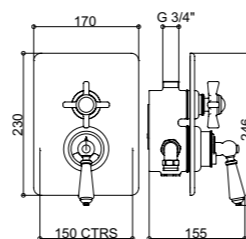

TRADITIONAL THERMOSTATIC VALVE WITH 2 FUNCTION DIVERTER

Product Code SJ7610

Flow Rates (valve only)
1.0 bar: 12 l/min | 3.0 bar: 22 l/min | 5.0 bar: 28 l/min

CR Core Retail Range
in Chrome Finish

C+S Contract + Specification Range
in Chrome Finish