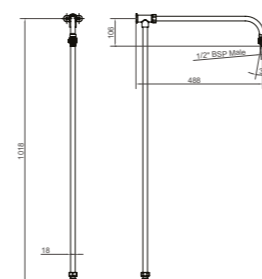

HAND SHOWER AND HOSE ON INTEGRATED WALL BRACKET

Product Code **ACLK11**

Description	Code - replace XX with finish code	CP Price	NI / BN Price	UB/UC/PB Price	GT Price
Hand shower and hose on integrated wall bracket	ACLK11XX	€503.39	€634.72	€671.20	€805.45