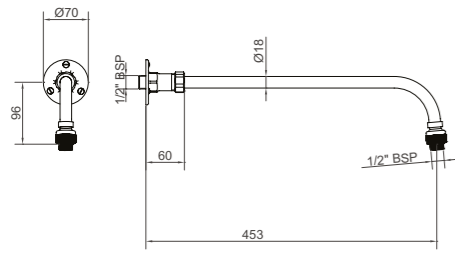

18MM VERTICAL DROP SHOWER ARM

Product Code SJK818LR

300mm dropper arm - can be cut to size. For use with concealed valve. Swivel adaptor included. Requires shower rose.

Description	Code - replace XX with finish code	CP Price	NI / BN Price	UB/UC/PB Price	AG Price
18mm vertical drop shower arm	SJK818LRXX	€290.37	€363.32	€386.66	€393.96