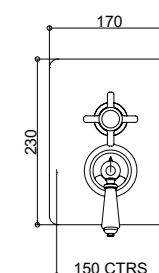

CLASSICAL CONCEALED THERMOSTATIC VALVE WITH 2 FUNCTION DIVERTER

Includes manual temperature override

Product Code **SJ7661**

Flow Rates (valve only)

1.0 bar: 12 l/min | 3.0 bar: 22 l/min | 5.0 bar: 28 l/min