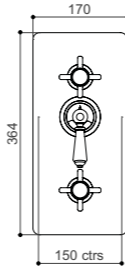

CLASSICAL CONCEALED THERMOSTATIC VALVE WITH INTEGRAL FLOW VALVES

Includes manual temperature override

Product Code SJ7751

Flow Rates (valve only)

1.0 bar: 20 l/min | 3.0 bar: 35 l/min | 5.0 bar: 44 l/min

CLASSICAL CONCEALED THERMOSTATIC VALVE WITH 2 FUNCTION DIVERTER AND FLOW VALVE