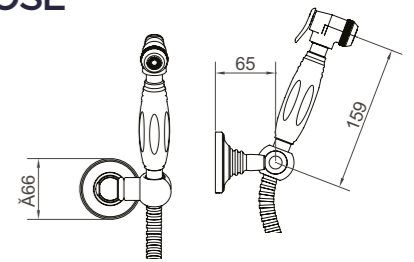

BIDET SPRAY AND HOSE

Product Code SJK12

Includes hose. Feeds: 1/2"

Description	Code - replace XX with finish code	CP Price	NI / BN Price	UB/UC/PB Price	AG Price
Wall mounted bidet spray and hose, Metal Stem	SJK12XXMS	€424.61	€531.11	€564.68	€577.80
Wall mounted bidet spray and hose, Metal Stem, Black Option	SJK12XXMSBK	€424.61	€531.11	€564.68	€577.80
Wall mounted bidet spray and hose, Porcelain Stem	SJK12XXPS	€424.61	€531.11	€564.68	€577.80
Wall mounted bidet spray and hose, Porcelain Stem, Black Option	SJK12XXPSBK	€424.61	€531.11	€564.68	€577.80
Wall mounted bidet spray and hose, All Metal Option	SJK12RXX	€424.61	€531.11	€564.68	€577.80