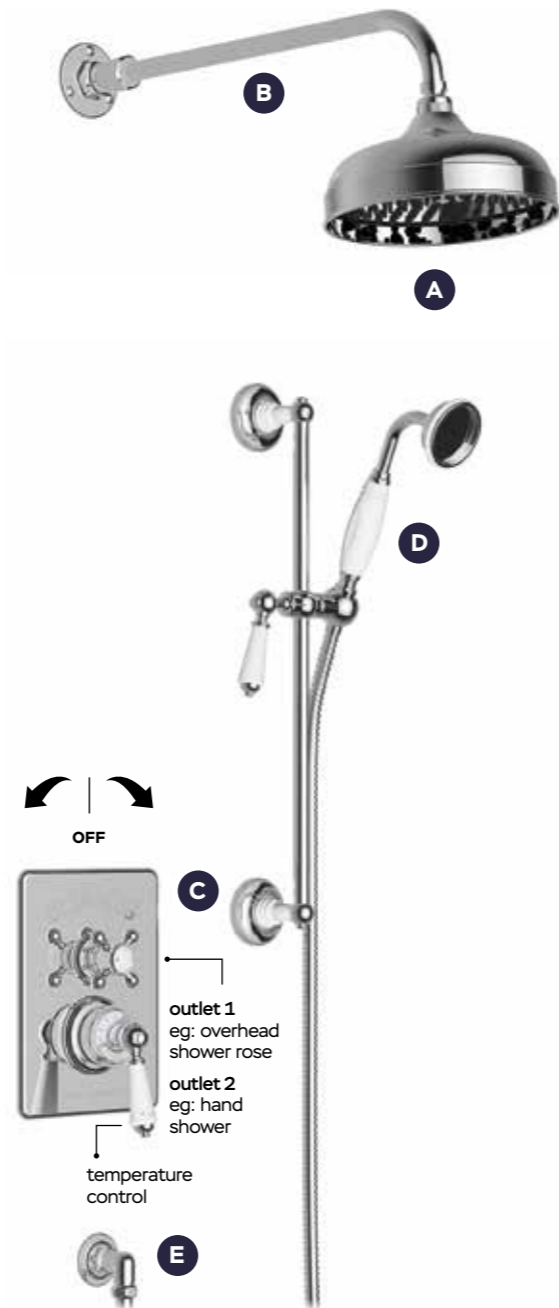

FINISHES AVAILABLE

Chrome CODE: CP	Bright Nickel CODE: NI	Brushed Nickel CODE: BN	Antique Gold CODE: AG	Polished Brass CODE: PB	Unlacquered Copper CODE: UC	Unlacquered Brass CODE: UB

HOW TO SPECIFY AN EXPOSED VALVE DELIVERING TWO WATER OUTLETS

Configure an exposed shower product combination delivering to two outlets of water as follows:

Item	Description	Price	Product Code	Page
A	Easy clean skirted shower rose	€318.09	SJR08ECCP	32
B	18mm shower arm & rail	€434.82	SJK318LRCP	34
C	Exposed shower valve delivering x2 water outlets	€1,470.79	SJ7410CPLHLL	11
D	Hand shower with slider & hose	€481.51	SJK689CPLL	27
TOTAL PRICE		€2,705.24		