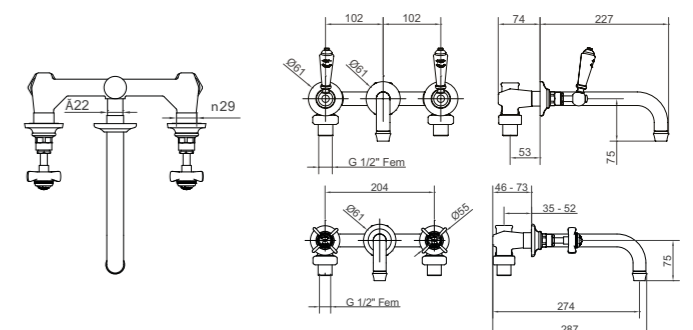

CLASSICAL SPOUT THREE HOLE BASIN MIXER

Product Code SJ404
With pop-up waste

THREE HOLE WALL MOUNTED BASIN MIXER - LONG REACH SPOUT

Product Code SJ440

CR Core Retail Range
in Chrome Finish

Description	Code - replace XX with finish code	CP Price	NI / BN Price	UB/UC/PB Price	AG Price
Classical spout three hole basin mixer, England Handle	SJ404XXEH	€662.44	€825.86	€882.77	€901.74
Classical spout three hole basin mixer, England Handle, Black Option	SJ404XXEHBK	€662.44	€825.86	€882.77	€901.74
Classical spout three hole basin mixer, England Handle, Screwdown Option	SJ404XXEHSD	€662.44	€825.86	€882.77	€901.74
Classical spout three hole basin mixer, England Handle, Screwdown Black Option	SJ404XXEHSDBK	€662.44	€825.86	€882.77	€901.74
Classical spout three hole basin mixer, London Handle	SJ404XXLH	€662.44	€825.86	€882.77	€901.74
Classical spout three hole basin mixer, London Handle, Black Option	SJ404XXLHBK	€662.44	€825.86	€882.77	€901.74
Classical spout three hole basin mixer, London Handle, Screwdown Option	SJ404XXLHSD	€662.44	€825.86	€882.77	€901.74
Classical spout three hole basin mixer, London Handle, Screwdown Black Option	SJ404XXLHSDBK	€662.44	€825.86	€882.77	€901.74
Classical spout three hole basin mixer, London Handle, Metal Indice	SJ404XXLHMI	€662.44	€825.86	€882.77	€901.74
Classical spout three hole basin mixer, London Handle, Metal Indice Screwdown	SJ404XXLHMISD	€662.44	€825.86	€882.77	€901.74
Classical spout three hole basin mixer, London Lever	SJ404XXLL	€662.44	€825.86	€882.77	€901.74
Classical spout three hole basin mixer, London Lever, Black Option	SJ404XXLLBK	€662.44	€825.86	€882.77	€901.74
Classical spout three hole basin mixer, London Metal Lever	SJ404XXLM	€662.44	€825.86	€882.77	€901.74
Classical spout three hole basin mixer, Clear Crystal Lever	SJ404XXCL	€763.12	€955.72	€1,018.46	€1,038.89
Classical spout three hole basin mixer, Black Crystal Lever	SJ404XXCLBK	€763.12	€955.72	€1,018.46	€1,038.89