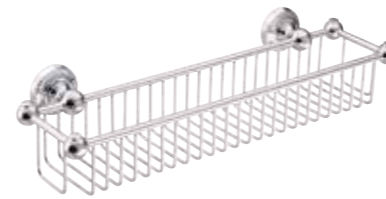

WALL MOUNTED WIRE BOTTLE BASKET

Product Code **SJER641**

Description	Code - replace XX with finish code	CP Price	NI / BN Price	UB/UC/PB Price	AG Price
Wall mounted wire bottle basket	SJER641XX	€402.71	€503.39	€535.49	€547.17