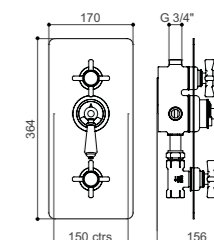

TRADITIONAL CONCEALED THERMOSTATIC VALVE WITH INTEGRAL FLOW VALVES

Product Code SJ7700

Flow Rates (valve only)
1.0 bar: 20 l/min | 3.0 bar: 35 l/min | 5.0 bar: 44 l/min

C+S Contract + Specification Range
in Chrome Finish

Description	Code - replace XX with finish code	CP Price	NI / BN Price	UB/UC/PB Price	AG Price
Traditional concealed thermostatic valve with 2 function diverter, England Handle	SJ7610XXEH	€1,588.99	€1,985.86	€2,118.64	€2,162.41
Traditional concealed thermostatic valve with 2 function diverter, England Handle, Black Option	SJ7610XXEHBK	€1,588.99	€1,985.86	€2,118.64	€2,162.41
Traditional concealed thermostatic valve with 2 function diverter, England Handle, London Lever	SJ7610XXEHLL	€1,588.99	€1,985.86	€2,118.64	€2,162.41
Traditional concealed thermostatic valve with 2 function diverter, England Handle, London Lever, Black Option	SJ7600XXEHLLBK	€1,588.99	€1,985.86	€2,118.64	€2,162.41
Traditional concealed thermostatic valve with 2 function diverter, London Handle	SJ7610XXLH	€1,588.99	€1,985.86	€2,118.64	€2,162.41
Traditional concealed thermostatic valve with 2 function diverter, London Handle, Black Option	SJ7610XXLHKB	€1,588.99	€1,985.86	€2,118.64	€2,162.41
Traditional concealed thermostatic valve with 2 function diverter, London Handle, London Lever	SJ7610XXLHLL	€1,588.99	€1,985.86	€2,118.64	€2,162.41
Traditional concealed thermostatic valve with 2 function diverter, London Handle, London Lever, Black Option	SJ7600XXLHLLBK	€1,588.99	€1,985.86	€2,118.64	€2,162.41
Traditional concealed thermostatic valve with 2 function diverter, London Handle Metal Indice	SJ7610XXLHMI	€1,588.99	€1,985.86	€2,118.64	€2,162.41
Traditional concealed thermostatic valve with 2 function diverter, London Handle Metal Indice, London Metal Lever	SJ7610XXLHMILM	€1,588.99	€1,985.86	€2,118.64	€2,162.41
Traditional concealed thermostatic valve with 2 function diverter, London Lever	SJ7610XXLL	€1,588.99	€1,985.86	€2,118.64	€2,162.41
Traditional concealed thermostatic valve with 2 function diverter, London Lever, Black Option	SJ7610XXLLBK	€1,588.99	€1,985.86	€2,118.64	€2,162.41
Traditional concealed thermostatic valve with 2 function diverter, London Metal Indice	SJ7610XXLM	€1,588.99	€1,985.86	€2,118.64	€2,162.41
Traditional dual control concealed thermostatic valve, Clear Crystal Lever	SJ7600XXCL	€1,718.84	€2,147.83	€2,290.81	€2,337.50
Traditional dual control concealed thermostatic valve, Black Crystal Lever	SJ7600XXCLBK	€1,718.84	€2,147.83	€2,290.81	€2,337.50