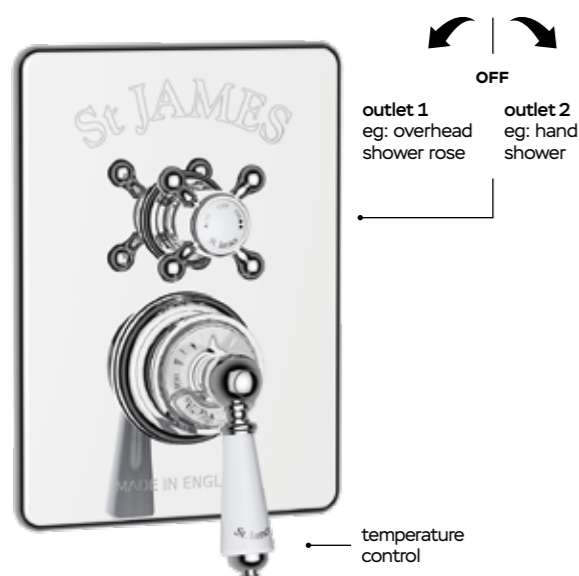

TRADITIONAL THERMOSTATIC VALVE WITH 2 FUNCTION DIVERTER

Product Code SJ7610

Flow Rates (valve only)
1.0 bar: 12 l/min | 3.0 bar: 22 l/min | 5.0 bar: 28 l/min

CR Core Retail Range
in Chrome Finish

C+S Contract + Specification Range
in Chrome Finish