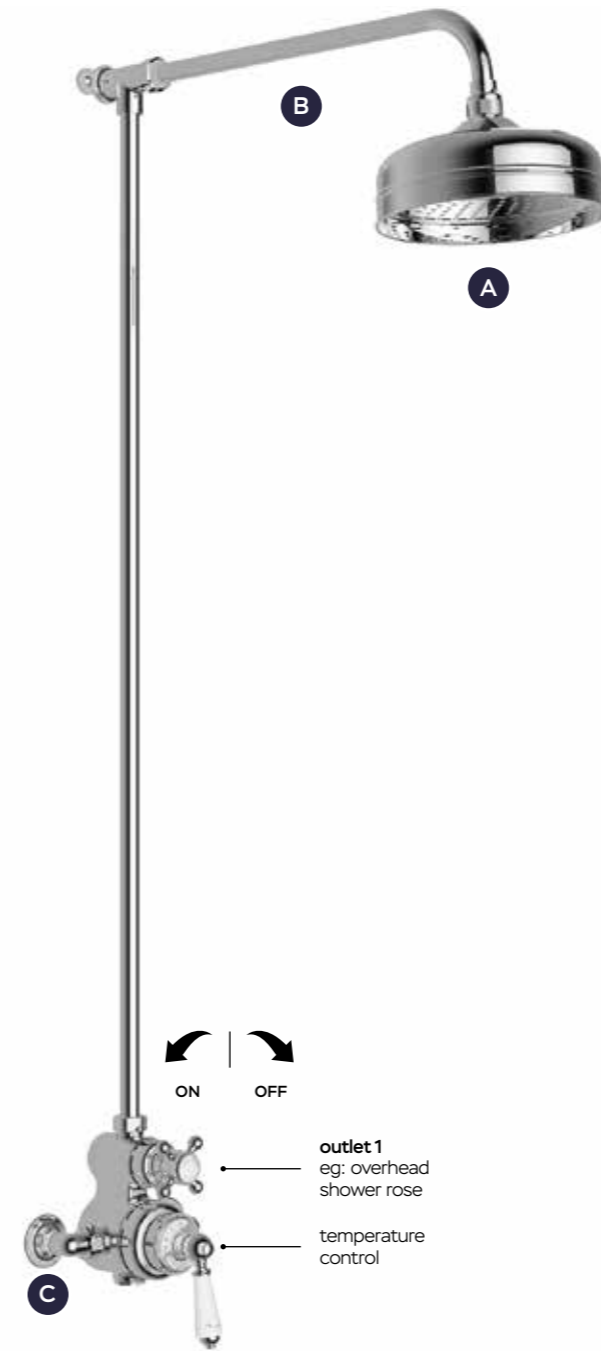

We really hope you enjoy the experience.

ST JAMES
TRADITIONAL

ST JAMES
TRADITIONAL

TRADITIONAL EXPOSED AND CONCEALED SHOWER VALVES

HOW TO SPECIFY AN EXPOSED VALVE DELIVERING A SINGLE WATER OUTLET

Configure an exposed shower product combination delivering to a single outlet of water as follows:

Item	Description	Price	Product Code	Page
A	Easy clean skirted shower rose	€318.09	SJR08ECCP	32
B	18mm shower arm & rail	€434.82	SJK318LRCP	34
C	Exposed shower valve delivering x1 water outlet	€1,209.61	SJ7400CPLHLL	8
TOTAL PRICE		€1,962.52		

HOW TO SPECIFY A CONCEALED VALVE DELIVERING A SINGLE WATER OUTLET

Configure a concealed shower product combination delivering to a single outlet of water as follows:

Item	Description	Price	Product Code	Page
A	Easy clean skirted shower rose	€318.09	SJR08ECCP	32
B	18mm overhead shower arm	€240.21	SJK418LRCP	34
C	Concealed valve delivering x1 water outlet	€1,329.26	SJ7600CPLHLL	9
TOTAL PRICE		€1,887.56		