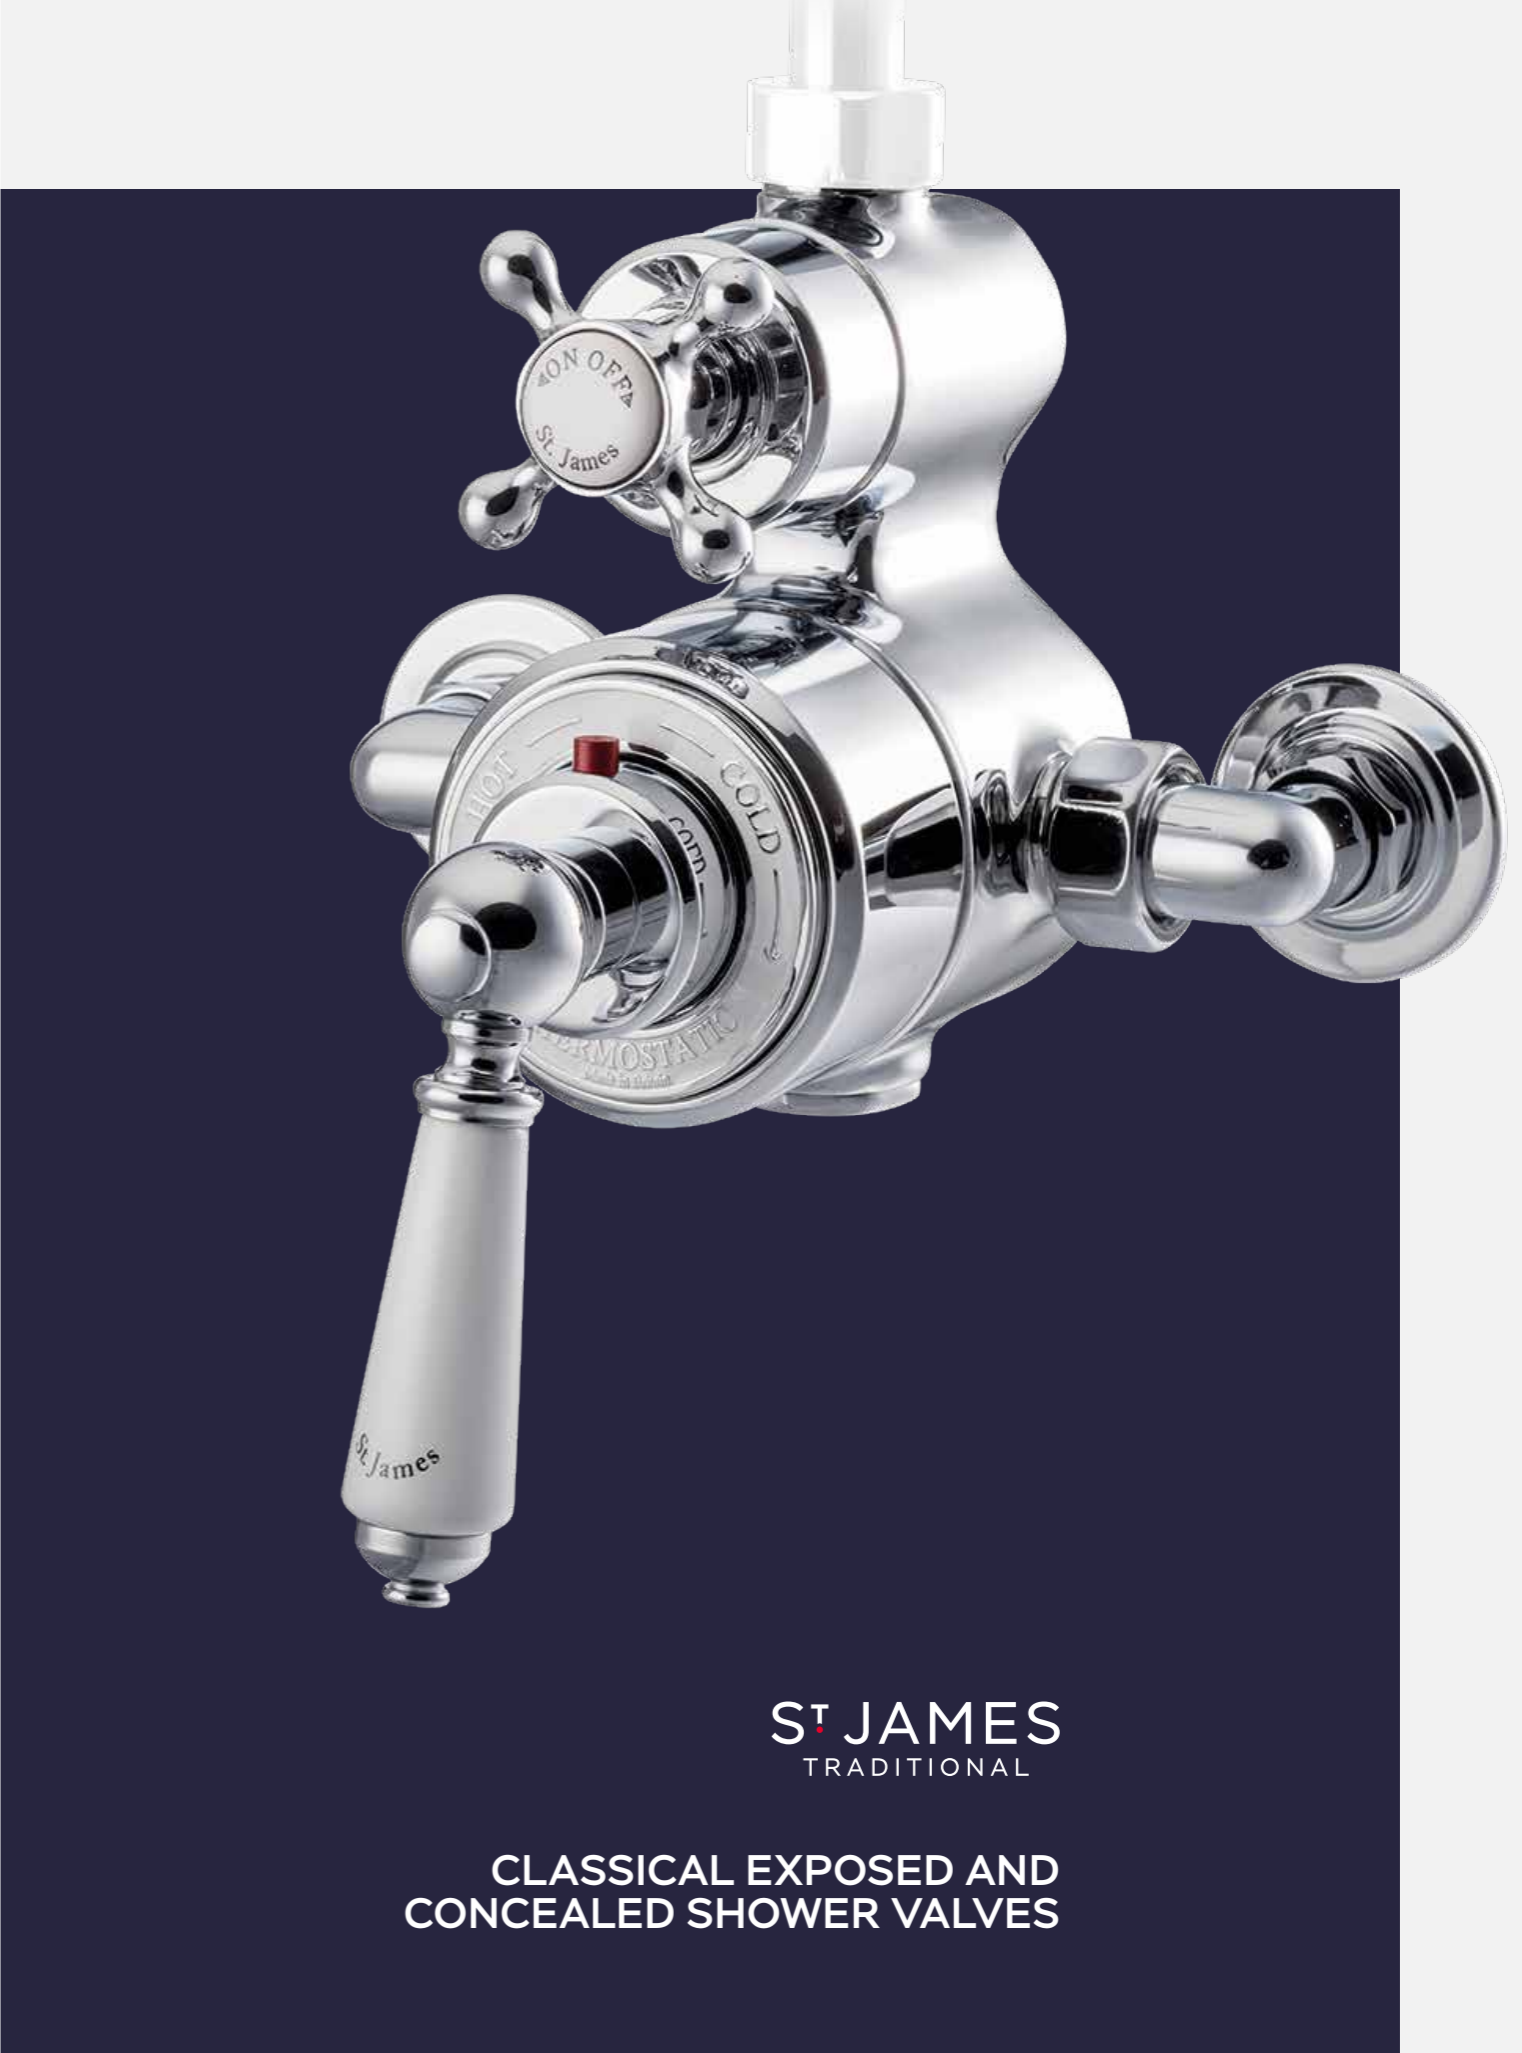

TRADITIONAL CONCEALED THERMOSTATIC VALVE WITH 2 FUNCTION DIVERTER AND FLOW VALVE

Product Code SJ7710

Flow Rates (valve only)

1.0 bar: 12 l/min | 3.0 bar: 22 l/min | 5.0 bar: 28 l/min

Description	Code - replace XX with finish code	CP Price	NI / BN Price	UB/UC/PB Price	AG Price
Traditional concealed thermostatic valve with 2 function diverter and flow valve, England Handle	SJ7710XXEH	€1,851.62	€2,314.17	€2,467.37	€2,518.44
Traditional concealed thermostatic valve with 2 function diverter and flow valve, England Handle, Black Option	SJ7710XXEHBK	€1,851.62	€2,314.17	€2,467.37	€2,518.44
Traditional concealed thermostatic valve with 2 function diverter and flow valve, England Handle, London Lever	SJ7710XXEHLL	€1,851.62	€2,314.17	€2,467.37	€2,518.44
Traditional concealed thermostatic valve with 2 function diverter and flow valve, England Handle, London Lever, Black Option	SJ7710XXEHLLBK	€1,851.62	€2,314.17	€2,467.37	€2,518.44
Traditional concealed thermostatic valve with 2 function diverter and flow valve, London Handle	SJ7710XXLH	€1,851.62	€2,314.17	€2,467.37	€2,518.44
Traditional concealed thermostatic valve with 2 function diverter and flow valve, London Handle, Black Option	SJ7710XXLHKBK	€1,851.62	€2,314.17	€2,467.37	€2,518.44
Traditional concealed thermostatic valve with 2 function diverter and flow valve, London Handle, London Lever	SJ7710XXLHLL	€1,851.62	€2,314.17	€2,467.37	€2,518.44
Traditional concealed thermostatic valve with 2 function diverter and flow valve, London Handle, London Lever, Black Option	SJ7710XXLHLLBK	€1,851.62	€2,314.17	€2,467.37	€2,518.44
Traditional concealed thermostatic valve with 2 function diverter and flow valve, London Handle Metal Indice	SJ7710XXLHMI	€1,851.62	€2,314.17	€2,467.37	€2,518.44
Traditional concealed thermostatic valve with 2 function diverter and flow valve, London Handle Metal Indice, London Metal Lever	SJ7710XXLHMILM	€1,851.62	€2,314.17	€2,467.37	€2,518.44
Traditional concealed thermostatic valve with 2 function diverter and flow valve, London Lever	SJ7710XXLL	€1,851.62	€2,314.17	€2,467.37	€2,518.44
Traditional concealed thermostatic valve with 2 function diverter and flow valve, London Lever, Black Option	SJ7710XXLLBK	€1,851.62	€2,314.17	€2,467.37	€2,518.44
Traditional concealed thermostatic valve with 2 function diverter and flow valve, London Metal Indice	SJ7710XXLM	€1,851.62	€2,314.17	€2,467.37	€2,518.44
Traditional concealed thermostatic valve with 2 function diverter and flow valve, Clear Crystal Lever	SJ7710XXCL	€2,044.22	€2,556.37	€2,725.63	€2,781.08
Traditional concealed thermostatic valve with 2 function diverter and flow valve, Black Crystal Lever	SJ7710XXCLBK	€2,044.22	€2,556.37	€2,725.63	€2,781.08