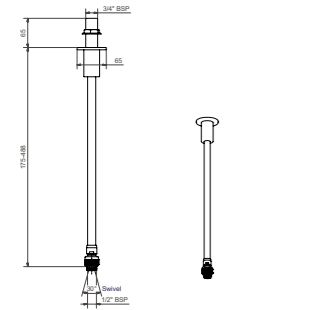

18MM SHOWER ARM AND RAIL

Product Code SJK318LR

Swivel adapter is included. Requires shower rose 106mm from centre of pipe to rose connector. Arm and rail can be cut to size.

CR Core Retail Range in Chrome Finish   **C+S** Contract + Specification Range in Chrome Finish

Description	Code - replace XX with finish code	CP Price	NI / BN Price	UB/UC/PB Price	AG Price
18mm shower arm and rail	SJK318LRXX	€434.82	€542.79	€577.80	€590.95