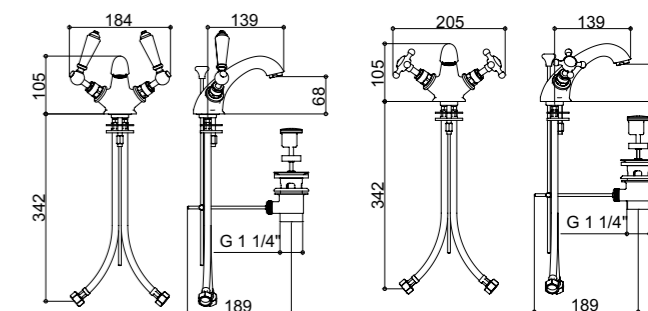

London Handle Option

Flow Rates

0.2 bar: 13 l/min | 0.5 bar: 21 l/min | 1.0 bar: 30.5 l/min | 3.0 bar: 54 l/min

CR Core Retail Range
in Chrome Finish

Description	Code - replace XX with finish code	CP Price	Ni / BN Price	UB/UC/PB Price	AG Price
Mono basin mixer, England Handle	SJ410XXEH	€500.36	€624.51	€665.36	€837.53
Mono basin mixer, England Handle, Black Option	SJ410XXEHBK	€500.36	€624.51	€665.36	€837.53
Mono basin mixer, England Handle, Screwdown Option	SJ410XXEHSD	€500.36	€624.51	€665.36	€837.53
Mono basin mixer, England Handle, Screwdown Black Option	SJ410XXEHSDBK	€500.36	€624.51	€665.36	€837.53
Mono basin mixer, London Handle	SJ410XXLH	€500.36	€624.51	€665.36	€837.53
Mono basin mixer, London Handle, Black Option	SJ410XXLHBK	€500.36	€624.51	€665.36	€837.53
Mono basin mixer, London Handle, Screwdown Option	SJ410XXLHSD	€500.36	€624.51	€665.36	€837.53
Mono basin mixer, London Handle, Screwdown Black Option	SJ410XXLHSDBK	€500.36	€624.51	€665.36	€837.53
Mono basin mixer, London Handle, Metal Indice	SJ410XXLHMI	€500.36	€624.51	€665.36	€837.53
Mono basin mixer, London Handle, Metal Indice Screwdown	SJ410XXLHMISD	€500.36	€624.51	€665.36	€837.53
Mono basin mixer, London Lever	SJ410XXLL	€500.36	€624.51	€665.36	€837.53
Mono basin mixer, London Lever, Black Option	SJ410XXLLBK	€500.36	€624.51	€665.36	€837.53
Mono basin mixer, London Metal Lever	SJ410XXLM	€500.36	€624.51	€665.36	€837.53
Mono basin mixer, Clear Crystal Lever	SJ410XXCL	€628.89	€786.46	€837.53	€855.05
Mono basin mixer, Black Crystal Lever	SJ410XXCLBK	€628.89	€786.46	€837.53	€855.05

FINISHES AVAILABLE

Chrome
CODE: CP

Bright Nickel
CODE: NI

Brushed Nickel
CODE: BN

Antique Gold
CODE: AG

Polished Brass
CODE: PB

Unlacquered Copper
CODE: UC

Unlacquered Brass
CODE: UB