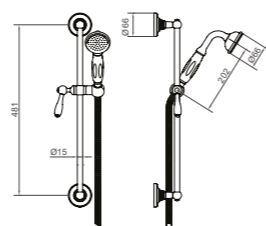

HAND SHOWER ON SLIDER RAIL

Product Code SJK21

Supplied with 2.5" skirted rose and porcelain stem. Alternative rose style and metal stem option available.

Description	Code - replace XX with finish code	CP Price	NI / BN Price	UB/UC/PB Price	AG Price
Hand shower on slider rail, England Handle Metal Stem	SJK21XXEHMS	€656.60	€820.03	€875.46	€892.98
Hand shower on slider rail, England Handle Metal Stem, Black Option	SJK21XXEHMSBK	€656.60	€820.03	€875.46	€892.98
Hand shower on slider rail, England Handle Metal Stem, Easy Clean Option	SJK21XXEHMSEC	€656.60	€820.03	€875.46	€892.98
Hand shower on slider rail, England Handle Metal Stem, Easy Clean Black Option	SJK21XXEHMSECBK	€656.60	€820.03	€875.46	€892.98
Hand shower on slider rail, England Handle Porcelain Stem	SJK21XXEHPS	€656.60	€820.03	€875.46	€892.98
Hand shower on slider rail, England Handle Porcelain Stem, Black Option	SJK21XXEHPSBK	€656.60	€820.03	€875.46	€892.98
Hand shower on slider rail, England Handle Porcelain Stem, Easy Clean Option	SJK21XXEHPSEC	€656.60	€820.03	€875.46	€892.98
Hand shower on slider rail, England Handle Porcelain Stem, Easy Clean Black Option	SJK21XXEHPSECBK	€656.60	€820.03	€875.46	€892.98
Hand shower on slider rail, London Handle Metal Stem	SJK21XXLHMS	€656.60	€820.03	€875.46	€892.98
Hand shower on slider rail, London Handle Metal Stem, Black Option	SJK21XXLHMSBK	€656.60	€820.03	€875.46	€892.98
Hand shower on slider rail, London Handle Metal Stem, Easy Clean Option	SJK21XXLHMSEC	€656.60	€820.03	€875.46	€892.98
Hand shower on slider rail, London Handle Metal Stem, Easy Clean Black Option	SJK21XXLHMSECBK	€656.60	€820.03	€875.46	€892.98
Hand shower on slider rail, London Handle Porcelain Stem	SJK21XXLHPS	€656.60	€820.03	€875.46	€892.98
Hand shower on slider rail, London Handle Porcelain Stem, Black Option	SJK21XXLHPSBK	€656.60	€820.03	€875.46	€892.98
Hand shower on slider rail, London Handle Porcelain Stem, Easy Clean Option	SJK21XXLHPSEC	€656.60	€820.03	€875.46	€892.98
Hand shower on slider rail, London Handle Porcelain Stem, Easy Clean Black Option	SJK21XXLHPSECBK	€656.60	€820.03	€875.46	€892.98
Hand shower on slider rail, London Handle Metal Indice, Metal Stem	SJK21XXLHMIMS	€656.60	€820.03	€875.46	€892.98
Hand shower on slider rail, London Handle Metal Indice, Metal Stem, Easy Clean Option	SJK21XXLHMIMSEC	€656.60	€820.03	€875.46	€892.98
Hand shower on slider rail, London Lever Metal Stem	SJK21XXLLMS	€656.60	€820.03	€875.46	€892.98
Hand shower on slider rail, London Lever Metal Stem, Black Option	SJK21XXLLMSBK	€656.60	€820.03	€875.46	€892.98
Hand shower on slider rail, London Lever Metal Stem, Easy Clean Option	SJK21XXLLMSEC	€656.60	€820.03	€875.46	€892.98
Hand shower on slider rail, London Lever Metal Stem, Easy Clean Black Option	SJK21XXLLMSECBK	€656.60	€820.03	€875.46	€892.98
Hand shower on slider rail, London Lever Porcelain Stem	SJK21XXLLPS	€656.60	€820.03	€875.46	€892.98
Hand shower on slider rail, London Lever Porcelain Stem, Black Option	SJK21XXLLPSBK	€656.60	€820.03	€875.46	€892.98
Hand shower on slider rail, London Lever Porcelain Stem, Easy Clean Option	SJK21XXLLPSEC	€656.60	€820.03	€875.46	€892.98
Hand shower on slider rail, London Lever Porcelain Stem, Easy Clean Black Option	SJK21XXLLPSECBK	€656.60	€820.03	€875.46	€892.98
Hand shower on slider rail, London Metal Lever, Metal Stem	SJK21XXLMMS	€656.60	€820.03	€875.46	€892.98
Hand shower on slider rail, London Metal Lever, Metal Stem, Easy Clean Option	SJK21XXLMSEC	€656.60	€820.03	€875.46	€892.98
Hand shower on slider rail, Clear Crystal Lever, Metal Stem	SJK21XXCLMS	€720.80	€900.27	€960.10	€980.53
Hand shower on slider rail, Clear Crystal Lever, Metal Stem, Easy Clean Option	SJK21XXCLMSEC	€720.80	€900.27	€960.10	€980.53
Hand shower on slider rail, Black Crystal Lever, Metal Stem	SJK21XXCLBKMS	€720.80	€900.27	€960.10	€980.53
Hand shower on slider rail, Black Crystal Lever, Metal Stem, Easy Clean Option	SJK21XXCLBKSEC	€720.80	€900.27	€960.10	€980.53