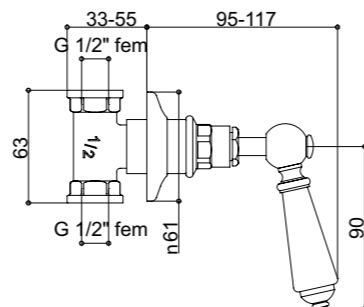

CONCEALED FLOW VALVE 1/2" - HOT

Product Code SJ781
1/2 FxF fitting

Description	Code - replace XX with finish code	CP Price	NI / BN Price	UB/UC/PB Price	AG Price
Concealed flow valve 1/2" hot, London Lever	SJ781XXLL	€267.02	€334.14	€354.56	€363.32
Concealed flow valve 1/2" hot, London Lever, Black Option	SJ781XXLLBK	€267.02	€334.14	€354.56	€363.32
Concealed flow valve 1/2" hot, London Metal Lever	SJ781XXLM	€267.02	€334.14	€354.56	€363.32
Concealed flow valve 1/2" hot, Clear Crystal Lever	SJ781XXCL	€331.21	€414.39	€442.11	€450.87
Concealed flow valve 1/2" hot, Black Crystal Lever	SJ781XXCLBK	€331.21	€414.39	€442.11	€450.87