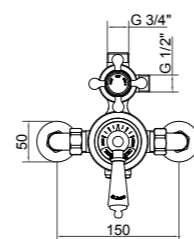

CLASSICAL EXPOSED THERMOSTATIC VALVE WITH 2 FUNCTION DIVERTER

Includes manual temperature override

Product Code **SJ7461**

Inlet: 15mm

Outlet: 3/4" top outlet

1/2" side outlet

3/4" outlet nut not included

Flow Rates (valve only)

1.0 bar: 12 l/min | 3.0 bar: 22 l/min | 5.0 bar: 28 l/min