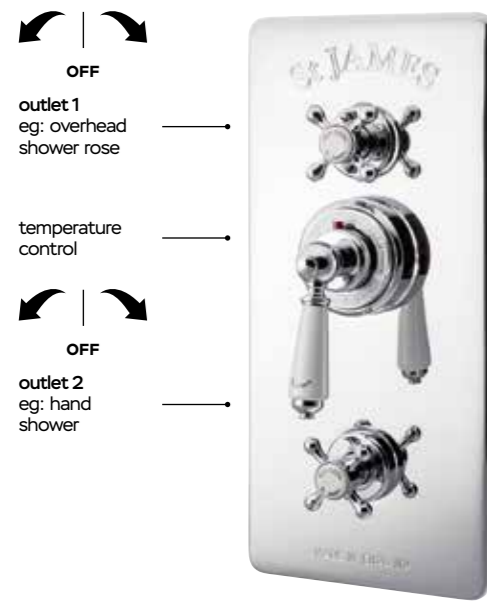

CLASSICAL CONCEALED THERMOSTATIC VALVE WITH INTEGRAL FLOW VALVES

Includes manual temperature override

Product Code SJ7751

Flow Rates (valve only)

1.0 bar: 20 l/min | 3.0 bar: 35 l/min | 5.0 bar: 44 l/min