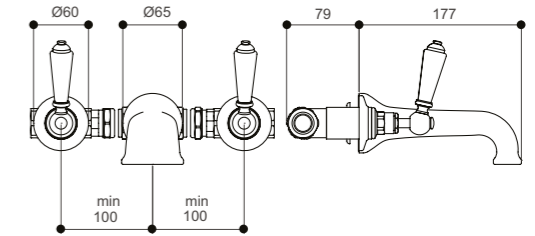

Centres variable: 124mm - 264mm

CR Core Retail Range in Chrome Finish

Description	Code - replace XX with finish code	CP Price	NI / BN Price	UB/UC/PB Price	AG Price
Wall mounted three hole bath filler, England Handle	SJ373XXEH	€976.02	€1,219.83	€1,298.62	€1,326.33
Wall mounted three hole bath filler, England Handle, Black Option	SJ373XXEHBK	€976.02	€1,219.83	€1,298.62	€1,326.33
Wall mounted three hole bath filler, England Handle, Screwdown Option	SJ373XXEHSD	€976.02	€1,219.83	€1,298.62	€1,326.33
Wall mounted three hole bath filler, England Handle, Screwdown Black Option	SJ373XXEHSDBK	€976.02	€1,219.83	€1,298.62	€1,326.33
Wall mounted three hole bath filler, London Handle	SJ373XXLH	€976.02	€1,219.83	€1,298.62	€1,326.33
Wall mounted three hole bath filler, London Handle, Black Option	SJ373XXLHBK	€976.02	€1,219.83	€1,298.62	€1,326.33
Wall mounted three hole bath filler, London Handle, Screwdown Option	SJ373XXLHSD	€976.02	€1,219.83	€1,298.62	€1,326.33
Wall mounted three hole bath filler, London Handle, Screwdown Black Option	SJ373XXLHSDBK	€976.02	€1,219.83	€1,298.62	€1,326.33
Wall mounted three hole bath filler, London Handle, Metal Indice	SJ373XXLHMI	€976.02	€1,219.83	€1,298.62	€1,326.33
Wall mounted three hole bath filler, London Handle, Metal Indice Screwdown	SJ373XXLHMISD	€976.02	€1,219.83	€1,298.62	€1,326.33
Wall mounted three hole bath filler, London Lever	SJ373XXLL	€976.02	€1,219.83	€1,298.62	€1,326.33
Wall mounted three hole bath filler, London Lever, Black Option	SJ373XXLLBK	€976.02	€1,219.83	€1,298.62	€1,326.33
Wall mounted three hole bath filler, London Metal Lever	SJ373XXLM	€976.02	€1,219.83	€1,298.62	€1,326.33
Wall mounted three hole bath filler, Clear Crystal Lever	SJ373XXCL	€1,116.23	€1,396.37	€1,486.84	€1,518.94
Wall mounted three hole bath filler, Black Crystal Lever	SJ373XXCLBK	€1,116.23	€1,396.37	€1,486.84	€1,518.94