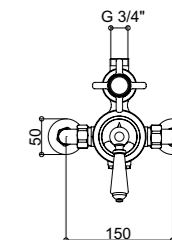

CLASSICAL DUAL CONTROL EXPOSED THERMOSTATIC VALVE

Includes manual temperature override

Product Code SJ7451

Inlet: 15mm

Outlet: 3/4" top outlet

3/4" outlet nut not included

Flow Rates (valve only)

1.0 bar: 20 l/min | 3.0 bar: 35 l/min | 5.0 bar: 44 l/min