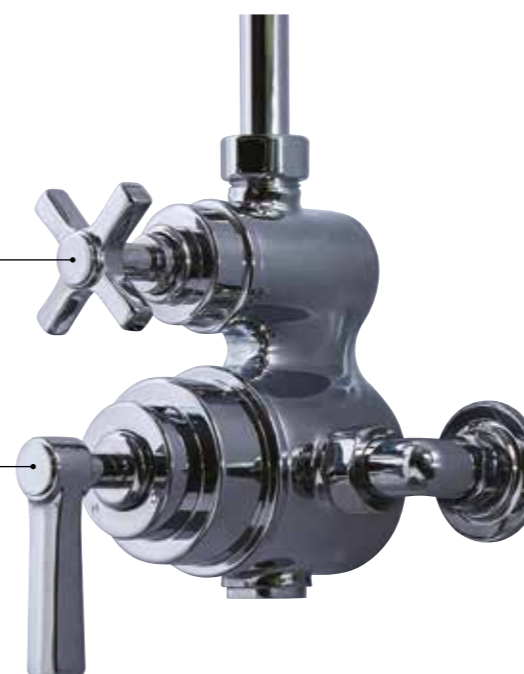

outlet 1
eg: overhead
shower rose

temperature
control

EXPOSED SINGLE OUTLET THERMOSTATIC VALVE

Product Code STR7400

This valve delivers one outlet of water

Outlet: 3/4" top outlet
3/4" outlet nut not included