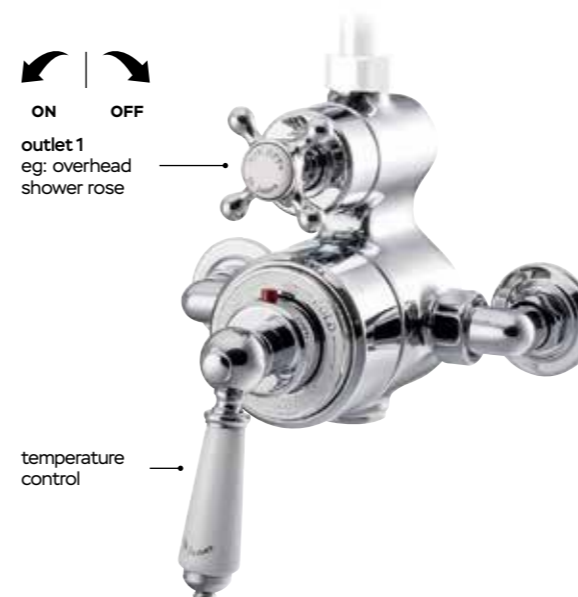

ST JAMES
TRADITIONAL

CLASSICAL EXPOSED AND CONCEALED SHOWER VALVES

HOW TO SPECIFY AN EXPOSED VALVE DELIVERING A SINGLE WATER OUTLET

Configure an exposed shower product combination delivering to a single outlet of water as follows:

Item	Description	Price	Product Code	Page
A	Easy clean skirted shower rose	€318.09	SJR08ECCP	32
B	18mm shower arm & rail	€434.82	SJK318LRCP	34
C	Exposed shower valve delivering x1 water outlet	€1,246.09	SJ7451CPLHLL	17
TOTAL PRICE		€1,999.00		

HOW TO SPECIFY A CONCEALED VALVE DELIVERING A SINGLE WATER OUTLET

Configure a concealed shower product combination delivering to a single outlet of water as follows:

Item	Description	Price	Product Code	Page
A	Easy clean skirted shower rose	€318.09	SJR08ECCP	32
B	18mm overhead shower arm	€240.21	SJK418LRCP	34
C	Concealed valve delivering x1 water outlet	€1,368.66	SJ7651CPLHLL	18
TOTAL PRICE		€1,926.96		