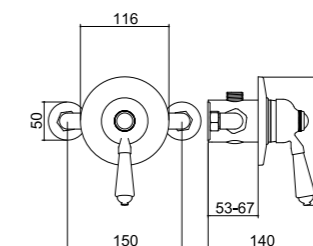

1
OUTLET

Description	Code - replace XX with finish code	CP Price	NI / BN Price	UB/UC/PB Price	AG Price
Traditional manual valve, London Lever	SJ720XXLL	€363.32	€453.78	€482.97	€494.64
Traditional manual valve, London Lever, Black Option	SJ720XXLLBK	€363.32	€453.78	€482.97	€494.64
Traditional manual valve, London Metal Lever	SJ720XXLM	€363.32	€453.78	€482.97	€494.64

FINISHES AVAILABLE

Chrome CODE: CP	Bright Nickel CODE: NI	Brushed Nickel CODE: BN	Antique Gold CODE: AG	Polished Brass CODE: PB	Unlacquered Copper CODE: UC	Unlacquered Brass CODE: UB