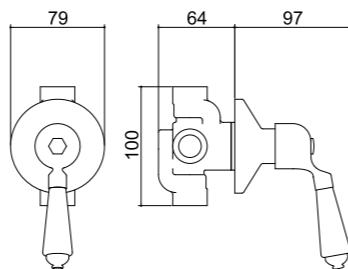

CONCEALED DIVERTER

Product Code SJ790
1/2 F inlet, two 1/2" F outlets

Description	Code - replace XX with finish code	CP Price	NI / BN Price	UB/UC/PB Price	AG Price
Concealed diverter, London Lever	SJ790XXLL	€390.71	€488.38	€520.94	€532.29
Concealed diverter, London Lever, Black Option	SJ790XXLLBK	€390.71	€488.38	€520.94	€532.29
Concealed diverter, London Metal Lever	SJ790XXLM	€390.71	€488.38	€520.94	€532.29
Concealed diverter, Clear Crystal Lever	SJ790XXCL	€437.01	€546.27	€582.69	€595.38
Concealed diverter, Black Crystal Lever	SJ790XXCLBK	€437.01	€546.27	€582.69	€595.38