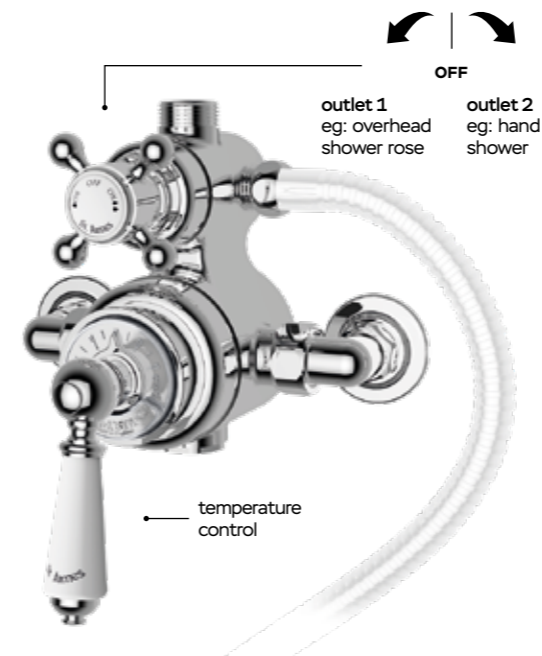

Configure an exposed shower product combination delivering to two outlets of water as follows:

Item	Description	Price	Product Code	Page
A	Easy clean skirted shower rose	€318.09	SJR08ECCP	32
B	18mm shower arm & rail	€434.82	SJK318LRCP	34
C	Exposed shower valve delivering x2 water outlets	€1,470.79	SJ7410CPLHLL	11
D	Hand shower with slider & hose	€481.51	SJK689CPLL	27
TOTAL PRICE		€2,705.24		

HOW TO SPECIFY A CONCEALED VALVE DELIVERING TWO WATER OUTLETS

Configure a concealed shower product combination delivering to two outlets of water as follows:

Item	Description	Price	Product Code	Page
A	Easy clean skirted shower rose	€318.09	SJR08ECCP	32
B	18mm overhead shower arm	€240.21	SJK418LRCP	34
C	Concealed valve delivering x2 water outlets	€1,588.99	SJ7610CPLHLL	12
D	Hand shower on slider rail	€656.60	SJK21CPLL	28
E	Shower wall elbow	€42.32	SJSWECP	35
TOTAL PRICE		€2,846.21		

TRADITIONAL EXPOSED THERMOSTATIC VALVE WITH 2 FUNCTION DIVERTER

Product Code SJ7410

Inlet: 15mm
Outlet: ¾" top outlet
 ½" side outlet
 ¾" outlet nut not included

Flow Rates (valve only)

1.0 bar: 12 l/min | 3.0 bar: 22 l/min | 5.0 bar: 28 l/min