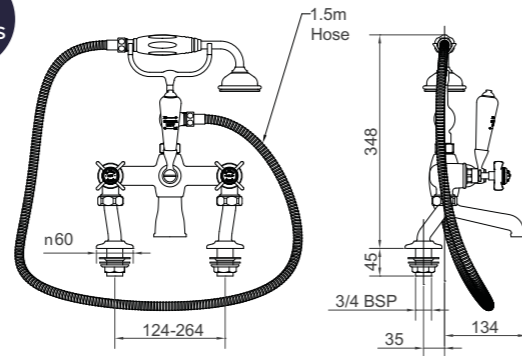

DECK MOUNTED MIXER WITH CRANKED LEGS

Product Code SJ330

Inlet: 15mm

2
OUTLETS

Flow Rates

0.2 bar: 24 l/min | 0.5 bar: 38 l/min | 1.0 bar: 54 l/min | 3.0 bar: 60 l/min

CR Core Retail Range
in Chrome Finish