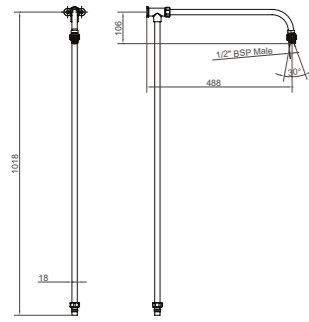

18MM SHOWER ARM AND RAIL

Product Code SJK318LR

Swivel adapter is included. Requires shower rose 106mm from centre of pipe to rose connector. Arm and rail can be cut to size.

CR Core Retail Range in Chrome Finish   **C+S** Contract + Specification Range in Chrome Finish

Description	Code - replace XX with finish code	CP Price	NI / BN Price	UB/UC/PB Price	AG Price
18mm shower arm and rail	SJK318LRXX	€434.82	€542.79	€577.80	€590.95

18MM VERTICAL DROP SHOWER ARM

Product Code SJK818LR

300mm dropper arm - can be cut to size. For use with concealed valve. Swivel adaptor included. Requires shower rose.

Description	Code - replace XX with finish code	CP Price	NI / BN Price	UB/UC/PB Price	AG Price
18mm vertical drop shower arm	SJK818LRXX	€290.37	€363.32	€386.66	€393.96

18MM OVERHEAD SHOWER ARM

Product Code SJK418LR

For use with concealed valve only. Can be cut to size. Swivel adapter is included. Requires shower rose.

Description	Code - replace XX with finish code	CP Price	NI / BN Price	UB/UC/PB Price	AG Price
18mm overhead shower arm	SJK418LRXX	€240.21	€300.27	€331.37	€335.72

18MM X 1 METRE EXTENSION PIPE

Product Code SJEXTP318

For use with SJK318 and includes connection.

Description	Code - replace XX with finish code	CP Price	NI / BN Price	UB/UC/PB Price	AG Price
18mm x 1 metre extension pipe	SJEXTP318XX	€207.19	€259.73	€275.78	€281.61

SHOWER WALL ELBOW

Product Code SJSWE

For concealed installations.

CR Core Retail Range in Chrome Finish   **C+S** Contract + Specification Range in Chrome Finish

Description	Code - replace XX with finish code	CP Price	NI / BN Price	UB/UC/PB Price	AG Price
Shower wall elbow	SJSWEXX	€42.31	€52.53	€55.45	€56.90

BIDET SPRAY

Product Code SJHSTR

Feeds: 1/2"