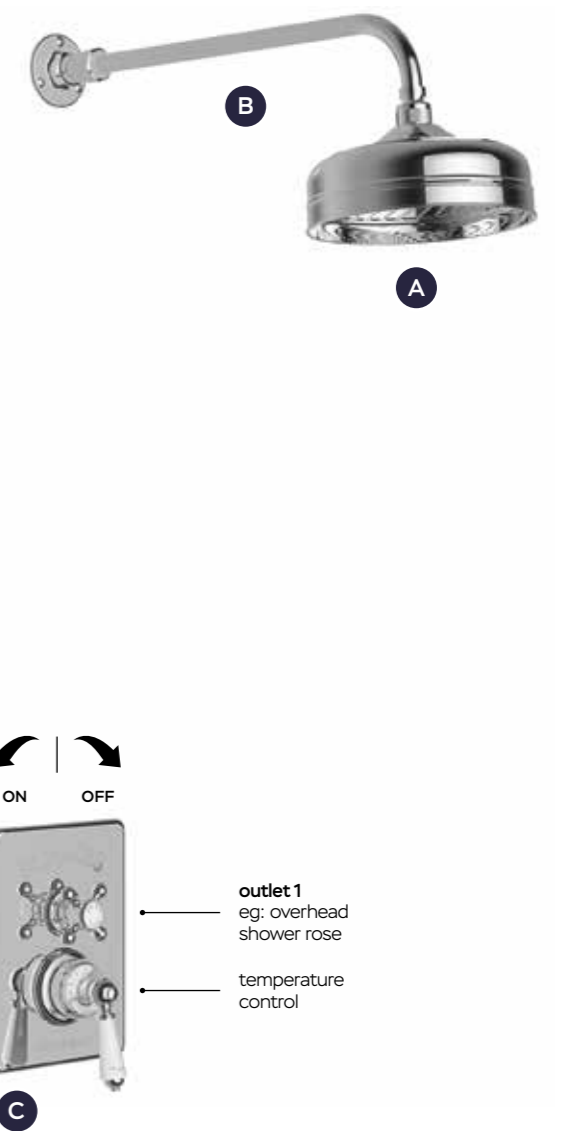

We really hope you enjoy the experience.

ST JAMES
TRADITIONAL

ST JAMES
TRADITIONAL

TRADITIONAL EXPOSED AND CONCEALED SHOWER VALVES

HOW TO SPECIFY AN EXPOSED VALVE DELIVERING A SINGLE WATER OUTLET

Configure an exposed shower product combination delivering to a single outlet of water as follows:

Item	Description	Price	Product Code	Page
A	Easy clean skirted shower rose	€318.09	SJR08ECCP	32
B	18mm shower arm & rail	€434.82	SJK318LRCP	34
C	Exposed shower valve delivering x1 water outlet	€1,209.61	SJ7400CPLHLL	8
TOTAL PRICE		€1,962.52		