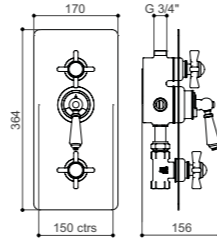

TRADITIONAL CONCEALED THERMOSTATIC VALVE WITH 2 FUNCTION DIVERTER AND FLOW VALVE

Product Code SJ7710