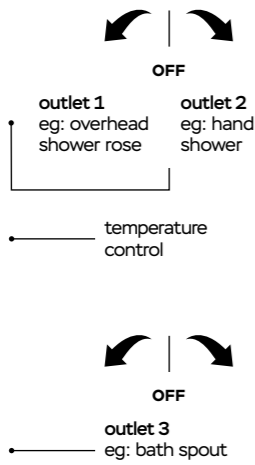

TRADITIONAL CONCEALED THERMOSTATIC VALVE WITH 2 FUNCTION DIVERTER AND FLOW VALVE

Product Code SJ7710

Flow Rates (valve only)

1.0 bar: 12 l/min | 3.0 bar: 22 l/min | 5.0 bar: 28 l/min