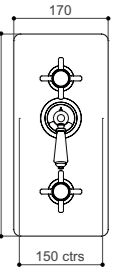

CLASSICAL CONCEALED THERMOSTATIC VALVE WITH 2 FUNCTION DIVERTER AND FLOW VALVE

Includes manual temperature override

Product Code SJ7761

Flow Rates (valve only)

1.0 bar: 12 l/min | 3.0 bar: 22 l/min | 5.0 bar: 28 l/min