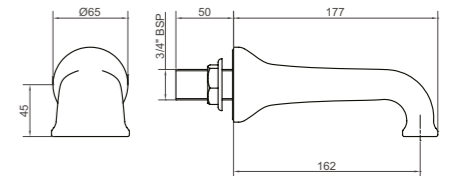

WALL MOUNTED BATH SPOUT 3/4"

Product Code SJWBS2

3/4" F inlet with 3/4" nipple

Description	Code - replace XX with finish code	CP Price	NI / BN Price	UB/UC/PB Price	AG Price
Wall mounted bath spout 3/4"	SJWBS2XX	€300.58	€376.45	€401.26	€408.56

FINISHES AVAILABLE

Chrome
CODE: CP

Bright Nickel
CODE: NI

Brushed Nickel
CODE: BN

Antique Gold
CODE: AG

Polished Brass
CODE: PB

Unlacquered Copper
CODE: UC

Unlacquered Brass
CODE: UB