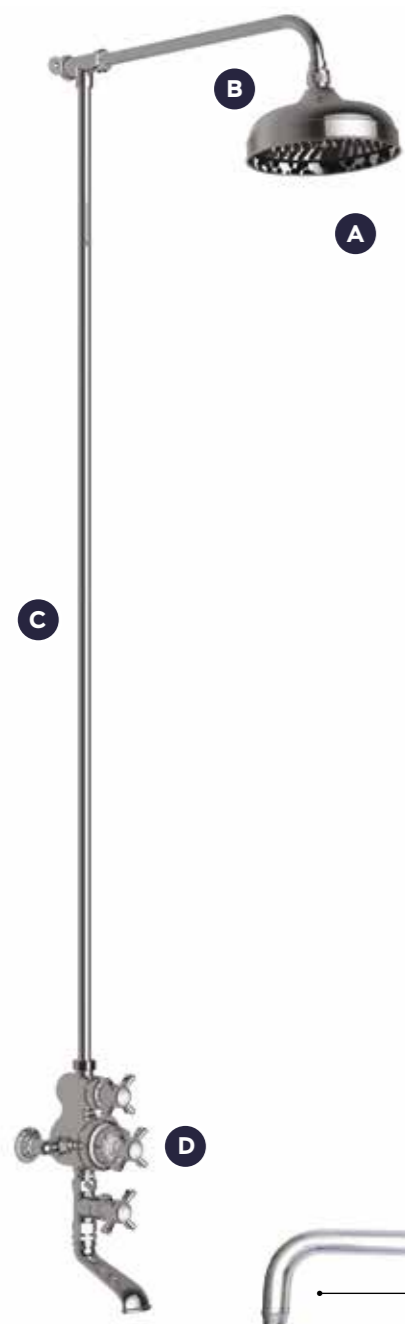

TRADITIONAL EXPOSED THERMOSTATIC VALVE AND BATH FILLER

Includes manual temperature override

Product Code SJ7300

This valve delivers two outlets of water

Inlet: 15mm
Outlet: ¾" top outlet
¾" outlet nut not included

Flow Rates (valve only)
1.0 bar: 20 l/min
3.0 bar: 35 l/min
5.0 bar: 44 l/min

C+S Contract + Specification Range
in Chrome Finish

Item	Description	Price	Product Code	Page
A	Easy clean skirted shower rose	€318.09	SJR08ECCP	32
B	18mm shower arm & rail	€434.82	SJK318LRCP	34
C	18mm x1m extension pipe with connection	€207.19	SJEXTP318CP	34
D	Traditional exp thermo Valve and bath filler	€1,851.62	SJ7300CPEH	24
TOTAL PRICE		€2,811.72		

TRADITIONAL EXPOSED THERMOSTATIC VALVE AND BATH FILLER WITH SWIVEL SPOUT

Product Code SJ7301

This valve delivers two outlets of water

2
OUTLETS

Description	Code - replace XX with finish code	CP Price	NI / BN Price	UB/UC/PB Price	AG Price
Traditional exposed thermostatic valve and bath filler, England Handle	SJ7300XXEH	€1,851.62	€2,314.16	€2,467.38	€2,518.44
Traditional exposed thermostatic valve and bath filler, England Handle, Black Option	SJ7300XXEHBK	€1,851.62	€2,314.16	€2,467.38	€2,518.44
Traditional exposed thermostatic valve and bath filler, London Handle	SJ7300XXLH	€1,851.62	€2,314.16	€2,467.38	€2,518.44
Traditional exposed thermostatic valve and bath filler, London Handle, Black Option	SJ7300XXLHKBK	€1,851.62	€2,314.16	€2,467.38	€2,518.44
Traditional exposed thermostatic valve and bath filler, London Handle Metal Indice	SJ7300XXLHMI	€1,851.62	€2,314.16	€2,467.38	€2,518.44

Description	Code - replace XX with finish code	CP Price	NI / BN Price	UB/UC/PB Price	AG Price
Traditional exposed thermostatic valve and bath filler with swivel spout, England Handle	SJ7301XXEH	€1,851.62	€2,314.16	€2,467.38	€2,518.44
Traditional exposed thermostatic valve and bath filler with swivel spout, England Handle, Black Option	SJ7301XXEHBK	€1,851.62	€2,314.16	€2,467.38	€2,518.44
Traditional exposed thermostatic valve and bath filler with swivel spout, London Handle	SJ7301XXLH	€1,851.62	€2,314.16	€2,467.38	€2,518.44
Traditional exposed thermostatic valve and bath filler with swivel spout, London Handle, Black Option	SJ7301XXLHKBK	€1,851.62	€2,314.16	€2,467.38	€2,518.44
Traditional exposed thermostatic valve and bath filler, London Handle Metal Indice	SJ7301XXLHMI	€1,851.62	€2,314.16	€2,467.38	€2,518.44