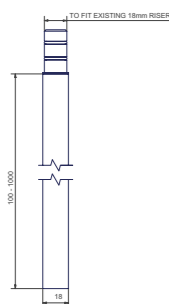

ROUND CEILING ARM

Product Code **ACLK818**

300mm dropper arm - can be cut to size. For use with concealed valve. Swivel adaptor is not included. Requires shower rose (p41).

Description	Code - replace XX with finish code	CP Price	NI / BN Price	UB/UC/PB Price	GT Price
Round ceiling arm	ACLK818XX	€131.32	€167.80	€175.10	€210.11

18mm X 1 METRE EXTENSION PIPE

Product Code **SJEXTP318**

For use with SJK318LR and includes connection.

Description	Code - replace XX with finish code	CP Price	NI / BN Price	UB/UC/PB Price	GT Price
18mm x 1 metre extension pipe	SJEXTP318XX	€207.20	€259.73	€275.78	€331.51