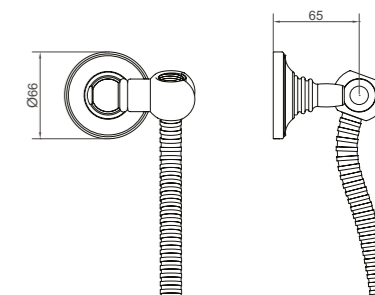

WALL MOUNTED HAND SHOWER BRACKET

Product Code SJ361

Description	Code - replace XX with finish code	CP Price	NI / BN Price	UB/UC/PB Price	AG Price
Wall mounted Hand shower bracket, Metal Stem	SJ361XXMS	€288.90	€361.87	€383.75	€392.51
Wall mounted Hand shower bracket, Metal Stem, Black Option	SJ361XXMSBK	€288.90	€361.87	€383.75	€392.51
Wall mounted Hand shower bracket, Porcelain Stem	SJ361XXPS	€288.90	€361.87	€383.75	€392.51
Wall mounted Hand shower bracket, Porcelain Stem, Black Option	SJ361XXPSBK	€288.90	€361.87	€383.75	€392.51

FINISHES AVAILABLE

Chrome CODE: CP	Bright Nickel CODE: NI	Brushed Nickel CODE: BN	Antique Gold CODE: AG	Polished Brass CODE: PB	Unlacquered Copper CODE: UC	Unlacquered Brass CODE: UB