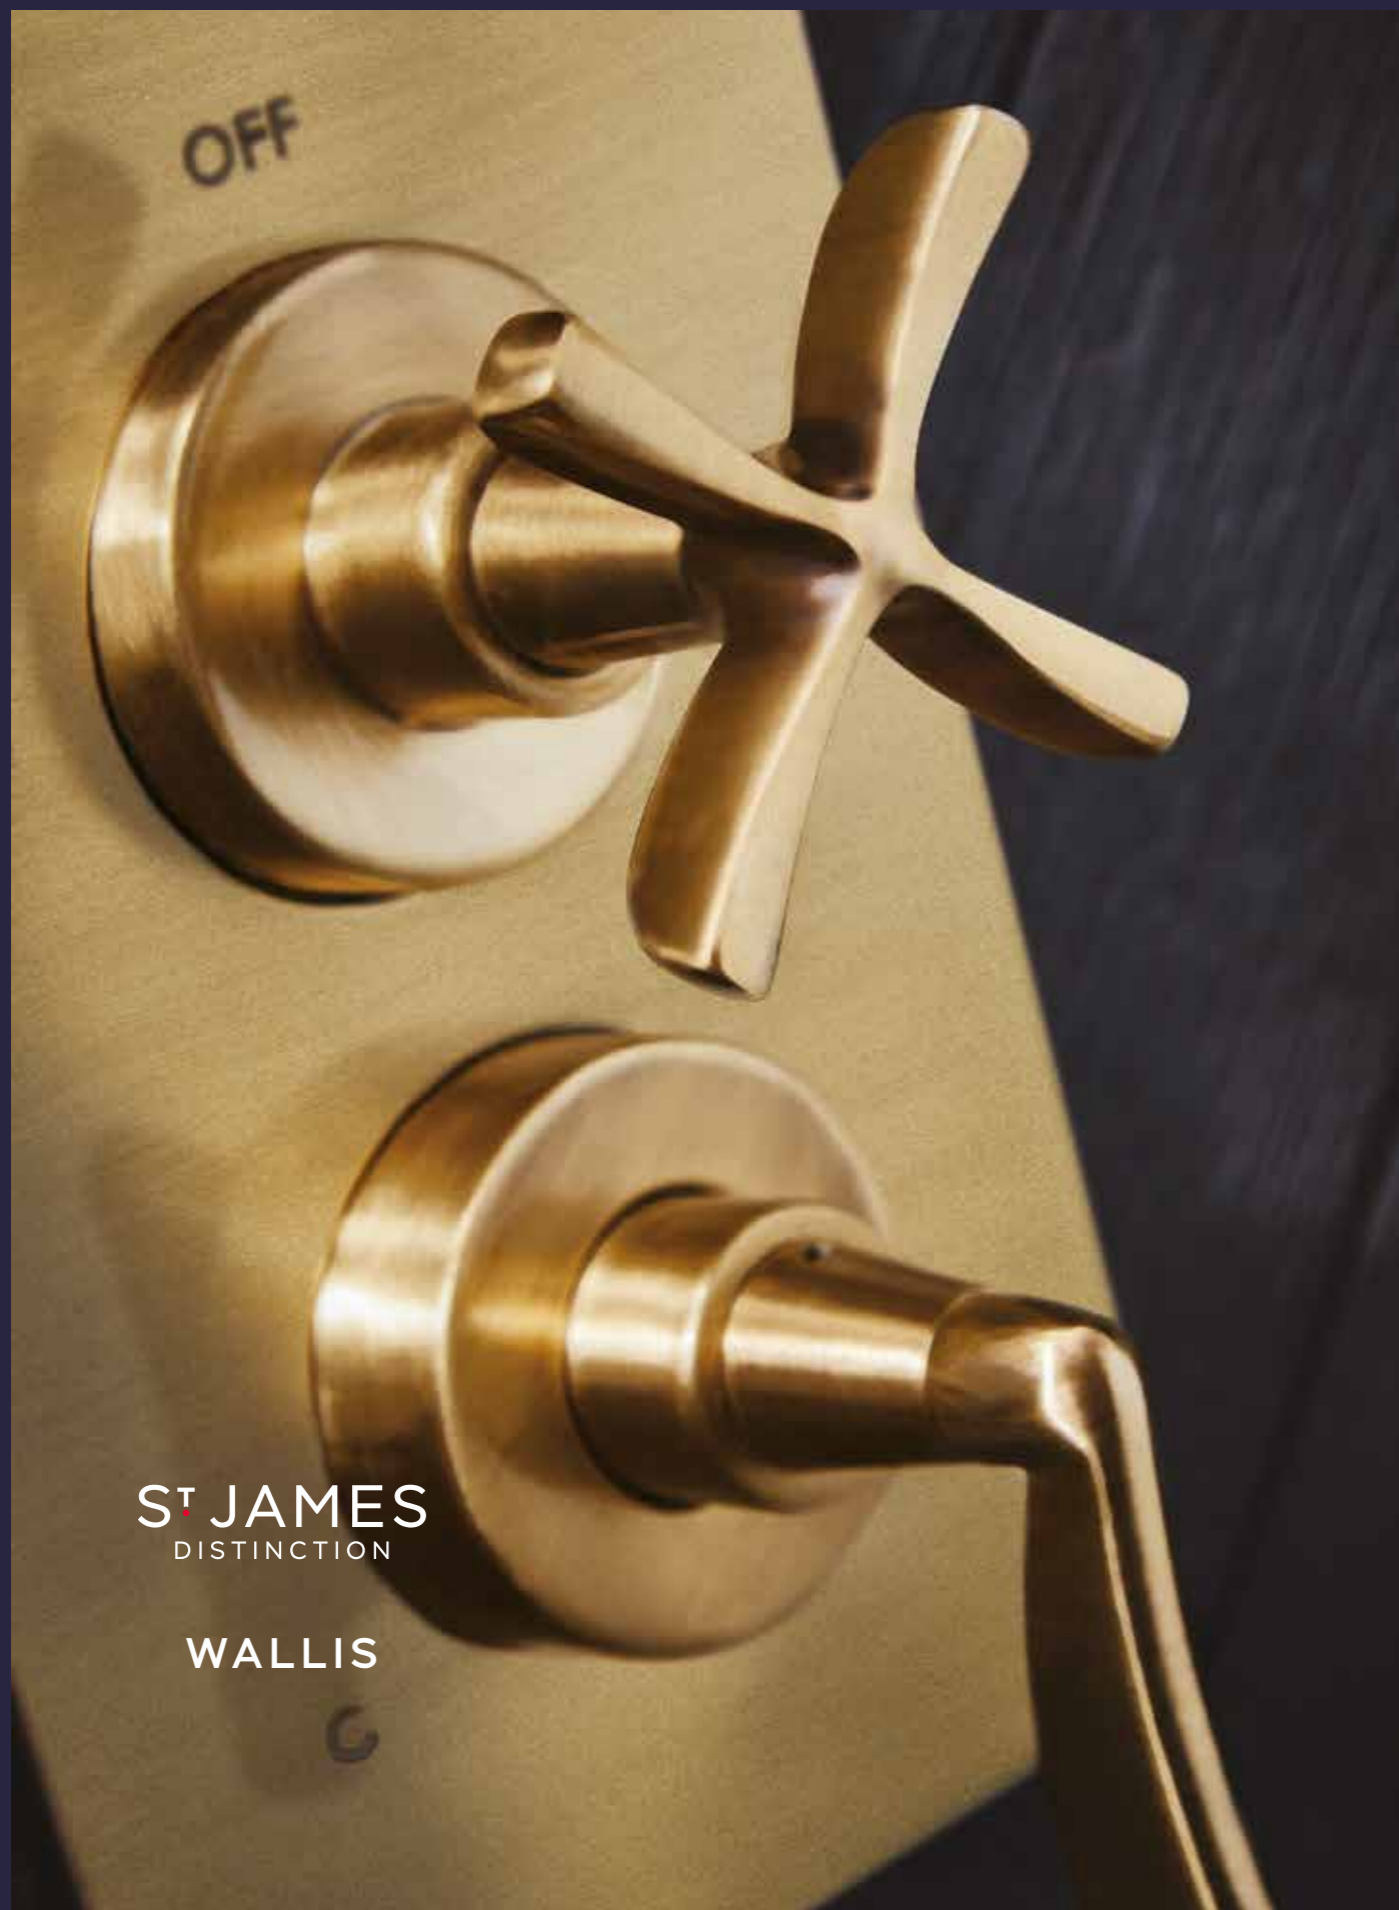

ST JAMES
DISTINCTION

WALLIS