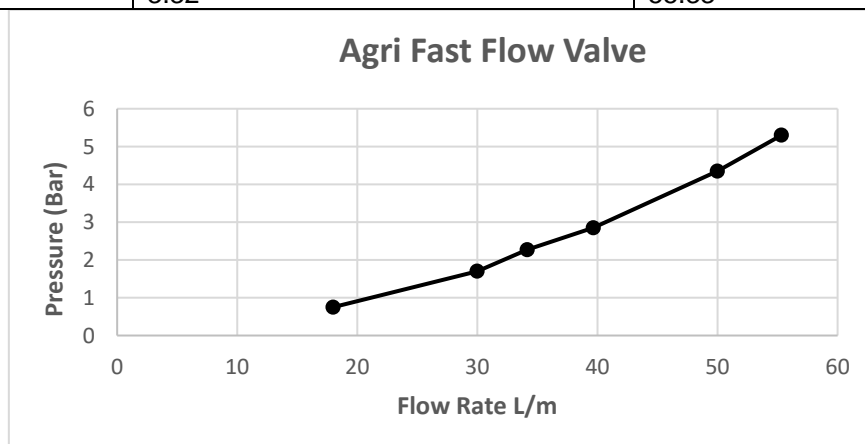

Product Code	750300, 750301 (Bent Arm Model)	
Description	Agri Fast Flow Valves (Ballcocks/Float valves)	
Size Range	3/4"	
Max Operating Pressure:	6 Bar	
Min Operating Pressure:	0 Bar	
Max Operating Temperature	95°C	
Min Operating Temperature	-20°C (Flowing Fluid)	
Material Specification	Float: Plastic (Orange) Body: Copper Alloy – Brass CW617N	
Manufactured to:	ISO9001:2015 ISO14001:2015 BS1212	
Pressure (BAR)	Flow Rate (M <sup>3</sup> /Hr)	Litres/Minute
0.75	1.08	17.99
1.7	1.8	29.99
2.27	2.05	34.16
2.85	2.38	39.66
4.35	3	50
5.3	3.32	55.33