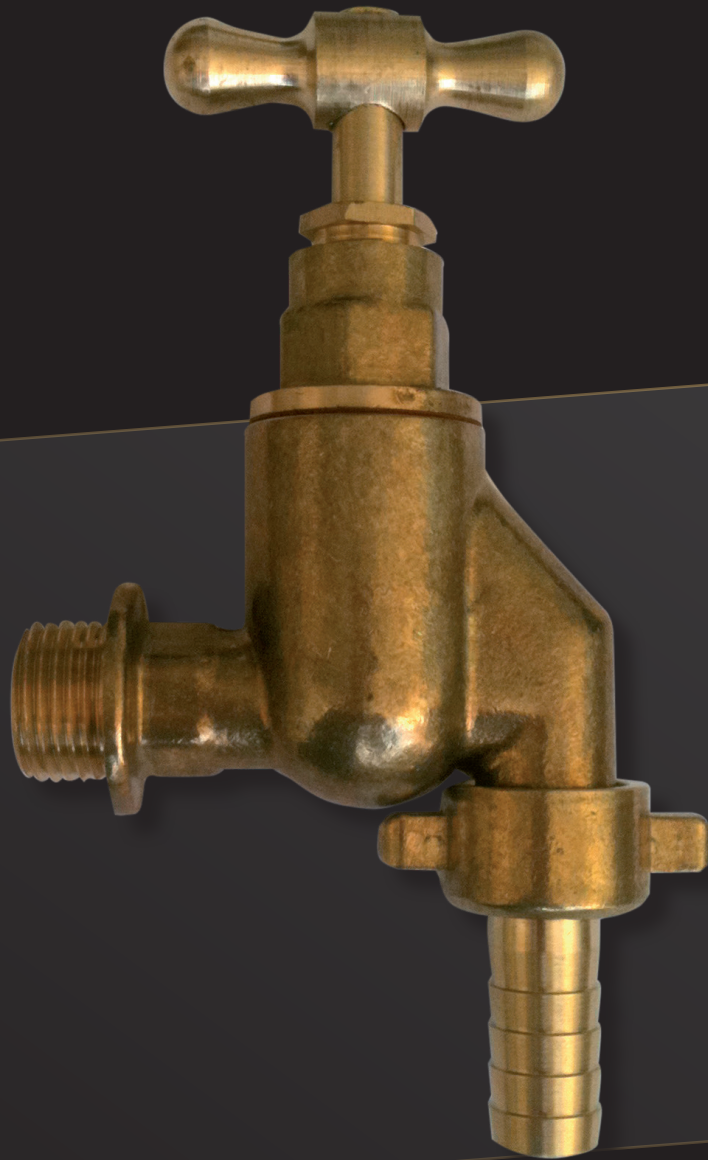

# Plumber's Brassware

## 1/2" Basin Pillar IS287:1986

CODE	DESCRIPTION	REF.	PRICE PAIR €
599501	Star Cross Hot & Cold	181X	

## 3/4" Bath Pillar IS287:1986

CODE	DESCRIPTION	REF.	PRICE PAIR €
599502	Star Cross Hot & Cold	182X	

## 1/2" H.N. Pillar IS287:1986

CODE	DESCRIPTION	REF.	PRICE PAIR €
599503	Star Cross Hot & Cold	183X	