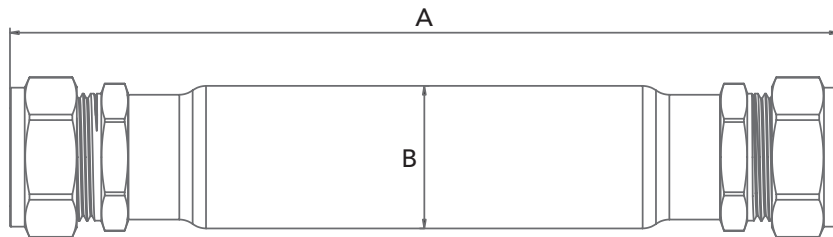

Limescale Reducers

- Offers full house protection against limescale build up
- No maintenance or servicing required
- No running costs involved
- Can be installed on horizontal and vertical pipework

CODE	SIZE	CONNECTION	TEMP.	PRESSURE	A. mm	B. mm
771213	1/2"	C x C	80°C	10 bar	180	Ø32
771214	3/4"	C x C	80°C	10 bar	184	Ø32
771215	15mm	C x C	80°C	10 bar	182	Ø32
771216	22mm	C x C	80°C	10 bar	186	Ø32